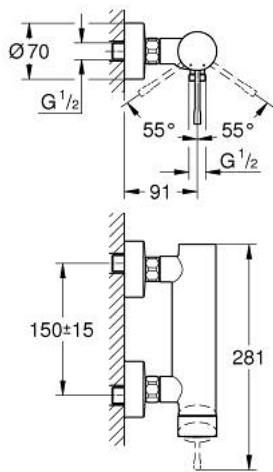

## 25 252 KF1 ESSENCE SINGLE-LEVER SHOWER MIXER 1/2"

### PRODUCT DESCRIPTION

- Colour: phantom black
- wall mounted
- metal lever
- GROHE SilkMove 35 mm ceramic cartridge
- with temperature limiter
- shower outlet 1/2"
- integrated non-return valve
- S-unions
- protected against backflow
- min. recommended pressure 1.0 bar
- professional exclusive

### SPARE PARTS

- 1: Lever (Spare part-nr. 46916KF0)
- 2: Screw coupling (Spare part-nr. 46460000)
- 3: Cartridge (Spare part-nr. 46374000)
- 4: Screw connection 1/2" (Spare part-nr. 45044000)
- 5: S-union (Spare part-nr. 12662KF0)
- 6: Non-return valve (Spare part-nr. 47886000)
- 7: Extension 3/4", 20 mm (Spare part-nr. 0713000M)\*
- 8: Special spanner (Spare part-nr. 19377000)\*