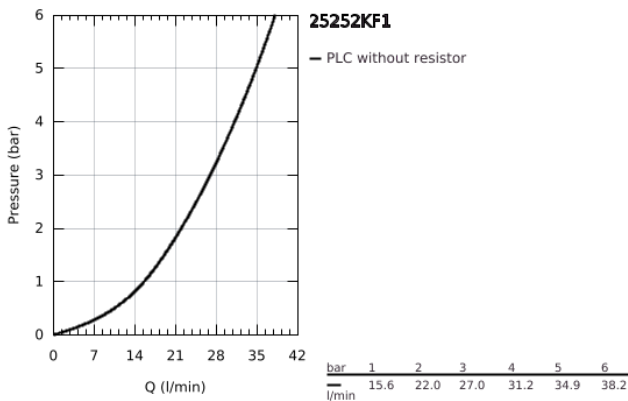

## 25 252 KF1 ESSENCE SINGLE-LEVER SHOWER MIXER 1/2"

### PRODUCT DESCRIPTION

- Colour: phantom black
- wall mounted
- metal lever
- GROHE SilkMove 35 mm ceramic cartridge
- with temperature limiter
- shower outlet 1/2"
- integrated non-return valve
- S-unions
- protected against backflow
- min. recommended pressure 1.0 bar
- professional exclusive