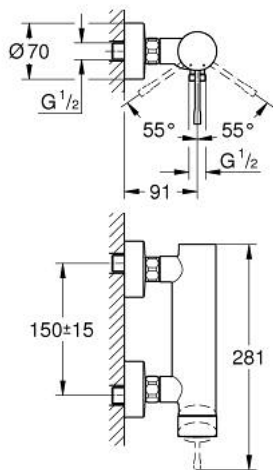

25 252 KF1 ESSENCE SINGLE-LEVER SHOWER MIXER 1/2"

PRODUCT DESCRIPTION

- Typ: phantom black
- wall mounted
- metal lever
- GROHE SilkMove 35 mm ceramic cartridge
- with temperature limiter
- shower outlet 1/2"
- integrated non-return valve
- S-unions
- protected against backflow
- min. recommended pressure 1.0 bar
- professional exclusive

25 252 KF1 ESSENCE SINGLE-LEVER SHOWER MIXER 1/2"

SPARE PARTS

- 1: Lever (Spare part-nr. 46916KF0)
- 2: Screw coupling (Spare part-nr. 46460000)
- 3: Cartridge (Spare part-nr. 46374000)
- 4: Screw connection 1/2" (Spare part-nr. 45044000)
- 5: S-union (Spare part-nr. 12662KF0)
- 6: Non-return valve (Spare part-nr. 47886000)
- 7: Extension 3/4", 20 mm (Spare part-nr. 0713000M)*
- 8: Special spanner (Spare part-nr. 19377000)*