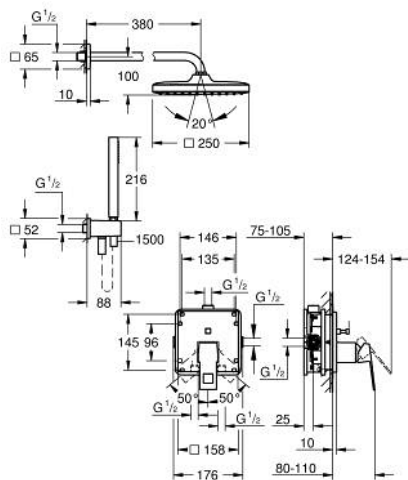

25 289 000 EUROCUBE CONCEALED SHOWER SYSTEM WITH TEMPESTA 250 CUBE

PRODUCT DESCRIPTION

- Colour: chrome
- consisting of:
 - concealed single-lever mixer with 2-way diverter (24 062)
 - GROHE Rapido SmartBox universal rough-in box, 1/2" (35 604)
 - Tempesta 250 Cube head shower set 9.5 l/min (26 687) including horizontal shower arm 380 mm
 - Euphoria Cube Stick hand shower 1 spray (27 698)
 - shower outlet elbow 1/2" with wall shower holder (26 370)
 - Rotaflex TwistStop shower hose 1500 mm 1/2" x 1/2" (28 409)
 - optional flow regulator 9.5 l/min included for hand shower

25 289 000 EUROCUBE CONCEALED SHOWER SYSTEM WITH TEMPESTA 250 CUBE

SPARE PARTS

- 1: Fibre seal dia. \varnothing 18,5 x \varnothing 12 x 2 (Spare part-nr. 0138900M)
- 2: Dirt strainer (Spare part-nr. 48007000)
- 3: Escutcheon (Spare part-nr. 48118000)