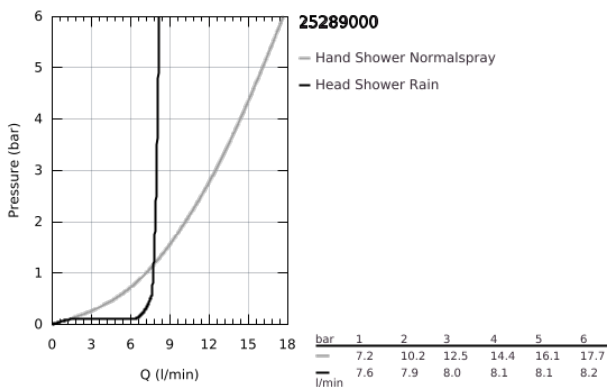

25 289 000 EUROCUBE CONCEALED SHOWER SYSTEM WITH TEMPESTA 250 CUBE

PRODUCT DESCRIPTION

- Colour: chrome
- consisting of:
 - concealed single-lever mixer with 2-way diverter (24 062)
 - GROHE Rapido SmartBox universal rough-in box, 1/2" (35 604)
 - Tempesta 250 Cube head shower set 9.5 l/min (26 687) including horizontal shower arm 380 mm
 - Euphoria Cube Stick hand shower 1 spray (27 698)
 - shower outlet elbow 1/2" with wall shower holder (26 370)
 - Rotaflex TwistStop shower hose 1500 mm 1/2" x 1/2" (28 409)
 - optional flow regulator 9.5 l/min included for hand shower

25 289 000 EUROCUBE CONCEALED SHOWER SYSTEM WITH TEMPESTA 250 CUBE

SPARE PARTS

- 1: Fibre seal dia. \varnothing 18,5 x \varnothing 12 x 2 (Spare part-nr. 0138900M)
- 2: Dirt strainer (Spare part-nr. 48007000)
- 3: Escutcheon (Spare part-nr. 48118000)