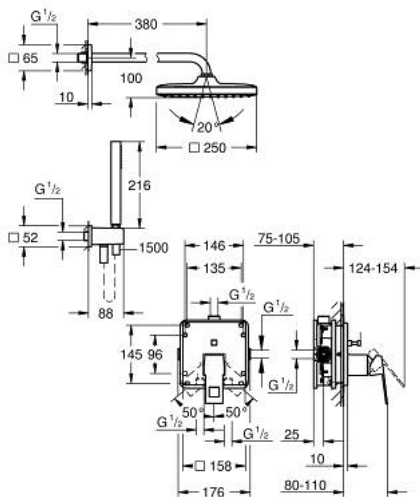

25 289 000 EUROCUBE CONCEALED SHOWER SYSTEM WITH TEMPESTA 250 CUBE

PRODUCT DESCRIPTION

- Tyc: Chrome
- consisting of:
 - concealed single-lever mixer with 2-way diverter (24 062)
 - GROHE Rapido SmartBox universal rough-in box, 1/2" (35 604)
 - Tempesta 250 Cube head shower set 9.5 l/min (26 687) including horizontal shower arm 380 mm
 - Euphoria Cube Stick hand shower 1 spray (27 698)
 - shower outlet elbow 1/2" with wall shower holder (26 370)
 - Rotaflex TwistStop shower hose 1500 mm 1/2" x 1/2" (28 409)
 - optional flow regulator 9.5 l/min included for hand shower

25 289 000 EUROCUBE CONCEALED SHOWER SYSTEM WITH TEMPESTA 250 CUBE

SPARE PARTS

- 1: Fibre seal Ø 18,5 x Ø 12 x 2 (Spare part-nr. 0138900M)
- 2: Dirt strainer (Spare part-nr. 48007000)
- 3: Escutcheon (Spare part-nr. 48118000)