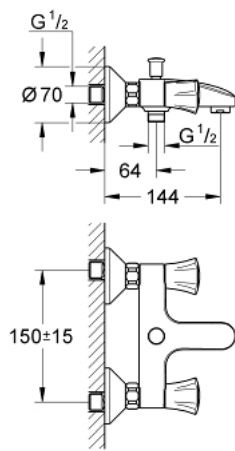

25 450 001 **COSTA L BATH MIXER 1/2"**

PRODUCT DESCRIPTION

- Colour: chrome
- wall mounted
- metal handles
- heat insulated
- screwable
- GROHE Long-Life headpart
- automatic diverter: bath/shower
- mousseur
- S-unions
- integrated non-return valve in the shower outlet
- protected against backflow
- GROHE LongLife finish

25 450 001 **COSTA L BATH MIXER 1/2"**

SPARE PARTS

- 1: Handle (Spare part-nr. 45994000)
 - 1.1: Snap insert (Spare part-nr. 0538600M)
 - 2: Headpart 1/2" (Spare part-nr. 07146000)
 - 2.1: O-Ring $\varnothing 6 \times \varnothing 2$ (Spare part-nr. 0128300M)
 - 2.2: O-Ring $\varnothing 18,2 \times \varnothing 1,7$ (Spare part-nr. 0392400M)
 - 2.3: Seal (Spare part-nr. 0529100M)
 - 3: Screw connection 1/2" (Spare part-nr. 45044000)
 - 4: S-union (Spare part-nr. 12075000)
 - 4.1: Seal (Spare part-nr. 0138600M)
 - 4.2: Escutcheon (Spare part-nr. 0221000M)
 - 5: Diverter knob (Spare part-nr. 65648000)
 - 6: Diverter (Spare part-nr. 65655000)
 - 7: Non-return valve (Spare part-nr. 08565000)
 - 8: Mousseur (Spare part-nr. 13927000)
 - 8: Mousseur (Spare part-nr. 13952000)
 - 9: Extension 3/4", 20 mm (Spare part-nr. 0713000M)*
 - 10: Screw for Costa/Avina products (Spare part-nr. 48013000)*
 - 11: Special spanner (Spare part-nr. 19377000)*
- * Optional accessories