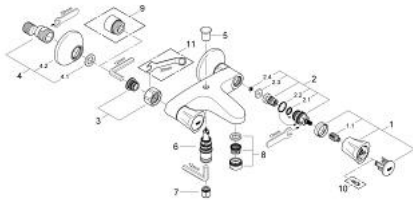

25 450 001 **COSTA L BATH MIXER 1/2"**

PRODUCT DESCRIPTION

- Colour: chrome
- wall mounted
- metal handles
- heat insulated
- screwable
- GROHE Long-Life headpart
- automatic diverter: bath/shower
- mousseur
- S-unions
- integrated non-return valve in the shower outlet
- protected against backflow
- GROHE LongLife finish

25 450 001 **COSTA L BATH MIXER 1/2"**

SPARE PARTS

- 1: Handle (Spare part-nr. 45994000)
 - 1.1: Snap insert (Spare part-nr. 0538600M)
 - 2: Headpart 1/2" (Spare part-nr. 07146000)
 - 2.1: O-Ring $\varnothing 6 \times \varnothing 2$ (Spare part-nr. 0128300M)
 - 2.2: O-Ring $\varnothing 18,2 \times \varnothing 1,7$ (Spare part-nr. 0392400M)
 - 2.3: Seal (Spare part-nr. 0529100M)
 - 3: Screw connection 1/2" (Spare part-nr. 45044000)
 - 4: S-union (Spare part-nr. 12075000)
 - 4.1: Seal (Spare part-nr. 0138600M)
 - 4.2: Escutcheon (Spare part-nr. 0221000M)
 - 5: Diverter knob (Spare part-nr. 65648000)
 - 6: Diverter (Spare part-nr. 65655000)
 - 7: Non-return valve (Spare part-nr. 08565000)
 - 8: Mousseur (Spare part-nr. 13927000)
 - 8: Mousseur (Spare part-nr. 13952000)
 - 9: Extension 3/4", 20 mm (Spare part-nr. 0713000M)*
 - 10: Screw for Costa/Avina products (Spare part-nr. 48013000)*
 - 11: Special spanner (Spare part-nr. 19377000)*
- * Optional accessories