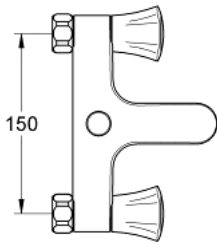

25 453 001 **COSTA L BATH MIXER 1/2"**

PRODUCT DESCRIPTION

- Colour: chrome
- wall mounted
- metal handles
- heat insulated
- screwable
- GROHE Long-Life headpart
- automatic diverter: bath/shower
- mousseur
- without connection unions
- GROHE LongLife finish

25 453 001 **COSTA L BATH MIXER 1/2"**

SPARE PARTS

- 1: Handle (Spare part-nr. 45994000)
 - 1.1: Snap insert (Spare part-nr. 0538600M)
 - 2: Headpart 1/2" (Spare part-nr. 07146000)
 - 2.1: O-Ring $\varnothing 6 \times \varnothing 2$ (Spare part-nr. 0128300M)
 - 2.2: O-Ring $\varnothing 18,2 \times \varnothing 1,7$ (Spare part-nr. 0392400M)
 - 2.3: Seal (Spare part-nr. 0529100M)
 - 3: Screw connection 1/2" (Spare part-nr. 45044000)
 - 4: Seal (Spare part-nr. 0138600M)
 - 5: Diverter knob (Spare part-nr. 65648000)
 - 6: Diverter (Spare part-nr. 65655000)
 - 7: Non-return valve (Spare part-nr. 08565000)
 - 7: Mousseur (Spare part-nr. 13927000)
 - 8: Mousseur (Spare part-nr. 13952000)
 - 9: Screw for Costa/Avina products (Spare part-nr. 48013000)*
 - 10: Special spanner (Spare part-nr. 19377000)*
- * Optional accessories