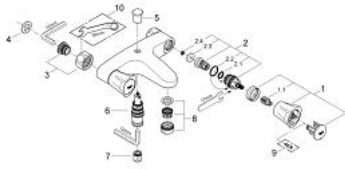

25 453 001 **COSTA L BATH MIXER 1/2"**

PRODUCT DESCRIPTION

- Colour: chrome
- wall mounted
- metal handles
- heat insulated
- screwable
- GROHE Long-Life headpart
- automatic diverter: bath/shower
- mousseur
- without connection unions
- GROHE LongLife finish

25 453 001 **COSTA L BATH MIXER 1/2"**

SPARE PARTS

- 1: Handle (Spare part-nr. 45994000)
 - 1.1: Snap insert (Spare part-nr. 0538600M)
 - 2: Headpart 1/2" (Spare part-nr. 07146000)
 - 2.1: O-Ring $\varnothing 6 \times \varnothing 2$ (Spare part-nr. 0128300M)
 - 2.2: O-Ring $\varnothing 18,2 \times \varnothing 1,7$ (Spare part-nr. 0392400M)
 - 2.3: Seal (Spare part-nr. 0529100M)
 - 3: Screw connection 1/2" (Spare part-nr. 45044000)
 - 4: Seal (Spare part-nr. 0138600M)
 - 5: Diverter knob (Spare part-nr. 65648000)
 - 6: Diverter (Spare part-nr. 65655000)
 - 7: Non-return valve (Spare part-nr. 08565000)
 - 7: Mousseur (Spare part-nr. 13927000)
 - 8: Mousseur (Spare part-nr. 13952000)
 - 9: Screw for Costa/Avina products (Spare part-nr. 48013000)*
 - 10: Special spanner (Spare part-nr. 19377000)*
- * Optional accessories