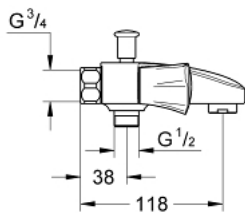

25 453 001 **COSTA L BATH MIXER 1/2"**

PRODUCT DESCRIPTION

- Colour: chrome
- wall mounted
- metal handles
- heat insulated
- screwable
- GROHE Long-Life headpart
- automatic diverter: bath/shower
- mousseur
- without connection unions
- GROHE LongLife finish

25 453 001 **COSTA L BATH MIXER 1/2"**

SPARE PARTS

- 1: Handle (Spare part-nr. 45994000)
 - 1.1: Snap insert (Spare part-nr. 0538600M)
 - 2: Headpart 1/2" (Spare part-nr. 07146000)
 - 2.1: O-Ring $\varnothing 6 \times \varnothing 2$ (Spare part-nr. 0128300M)
 - 2.2: O-Ring $\varnothing 18,2 \times \varnothing 1,7$ (Spare part-nr. 0392400M)
 - 2.3: Seal (Spare part-nr. 0529100M)
 - 3: Screw connection 1/2" (Spare part-nr. 45044000)
 - 4: Seal (Spare part-nr. 0138600M)
 - 5: Diverter knob (Spare part-nr. 65648000)
 - 6: Diverter (Spare part-nr. 65655000)
 - 7: Non-return valve (Spare part-nr. 08565000)
 - 7: Mousseur (Spare part-nr. 13927000)
 - 8: Mousseur (Spare part-nr. 13952000)
 - 9: Screw for Costa/Avina products (Spare part-nr. 48013000)*
 - 10: Special spanner (Spare part-nr. 19377000)*
- * Optional accessories