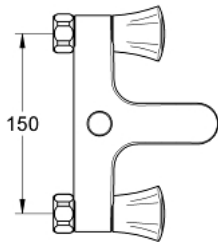

25 453 001 **COSTA L BATH MIXER 1/2"**

PRODUCT DESCRIPTION

- Tyc: Chrome
- wall mounted
- metal handles
- heat insulated
- screwable
- GROHE Long-Life headpart
- automatic diverter: bath/shower
- mousseur
- without connection unions
- GROHE LongLife finish

25 453 001 **COSTA L BATH MIXER 1/2"**

SPARE PARTS

- 1: Handle (Spare part-nr. 45994000)
 - 1.1: Snap insert (Spare part-nr. 0538600M)
 - 2: Headpart 1/2" (Spare part-nr. 07146000)
 - 2.1: Sealing washer $\varnothing 6 \times \varnothing 2$ (Spare part-nr. 0128300M)
 - 2.2: O-ring $\varnothing 18.2 \times \varnothing 1.7$ (Spare part-nr. 0392400M)
 - 2.3: Seal (Spare part-nr. 0529100M)
 - 3: Screw connection 1/2" (Spare part-nr. 45044000)
 - 4: Seal (Spare part-nr. 0138600M)
 - 5: Diverter knob (Spare part-nr. 65648000)
 - 6: Diverter (Spare part-nr. 65655000)
 - 7: Non-return valve (Spare part-nr. 08565000)
 - 7: Mousseur (Spare part-nr. 13927000)
 - 8: Mousseur (Spare part-nr. 13952000)
 - 9: Screw for Costa/Avina products (Spare part-nr. 48013000)*
 - 10: Special spanner (Spare part-nr. 19377000)*
- * Optional accessories