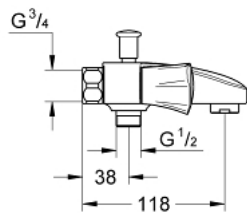

25 453 001 **COSTA L BATH MIXER 1/2"**

PRODUCT DESCRIPTION

- Tyc: Chrome
- wall mounted
- metal handles
- heat insulated
- screwable
- GROHE Long-Life headpart
- automatic diverter: bath/shower
- mousseur
- without connection unions
- GROHE LongLife finish

25 453 001 **COSTA L BATH MIXER 1/2"**

SPARE PARTS

- 1: Handle (Spare part-nr. 45994000)
 - 1.1: Snap insert (Spare part-nr. 0538600M)
 - 2: Headpart 1/2" (Spare part-nr. 07146000)
 - 2.1: Sealing washer $\varnothing 6 \times \varnothing 2$ (Spare part-nr. 0128300M)
 - 2.2: O-ring $\varnothing 18.2 \times \varnothing 1.7$ (Spare part-nr. 0392400M)
 - 2.3: Seal (Spare part-nr. 0529100M)
 - 3: Screw connection 1/2" (Spare part-nr. 45044000)
 - 4: Seal (Spare part-nr. 0138600M)
 - 5: Diverter knob (Spare part-nr. 65648000)
 - 6: Diverter (Spare part-nr. 65655000)
 - 7: Non-return valve (Spare part-nr. 08565000)
 - 7: Mousseur (Spare part-nr. 13927000)
 - 8: Mousseur (Spare part-nr. 13952000)
 - 9: Screw for Costa/Avina products (Spare part-nr. 48013000)*
 - 10: Special spanner (Spare part-nr. 19377000)*
- * Optional accessories