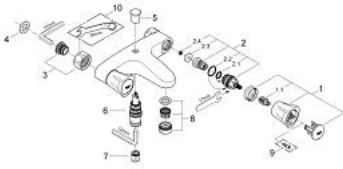

25 453 001 **COSTA L BATH MIXER 1/2"**

PRODUCT DESCRIPTION

- Tyc: Chrome
- wall mounted
- metal handles
- heat insulated
- screwable
- GROHE Long-Life headpart
- automatic diverter: bath/shower
- mousseur
- without connection unions
- GROHE LongLife finish

25 453 001 **COSTA L BATH MIXER 1/2"**

SPARE PARTS

- 1: Handle (Spare part-nr. 45994000)
 - 1.1: Snap insert (Spare part-nr. 0538600M)
 - 2: Headpart 1/2" (Spare part-nr. 07146000)
 - 2.1: Sealing washer $\varnothing 6 \times \varnothing 2$ (Spare part-nr. 0128300M)
 - 2.2: O-ring $\varnothing 18.2 \times \varnothing 1.7$ (Spare part-nr. 0392400M)
 - 2.3: Seal (Spare part-nr. 0529100M)
 - 3: Screw connection 1/2" (Spare part-nr. 45044000)
 - 4: Seal (Spare part-nr. 0138600M)
 - 5: Diverter knob (Spare part-nr. 65648000)
 - 6: Diverter (Spare part-nr. 65655000)
 - 7: Non-return valve (Spare part-nr. 08565000)
 - 7: Mousseur (Spare part-nr. 13927000)
 - 8: Mousseur (Spare part-nr. 13952000)
 - 9: Screw for Costa/Avina products (Spare part-nr. 48013000)*
 - 10: Special spanner (Spare part-nr. 19377000)*
- * Optional accessories