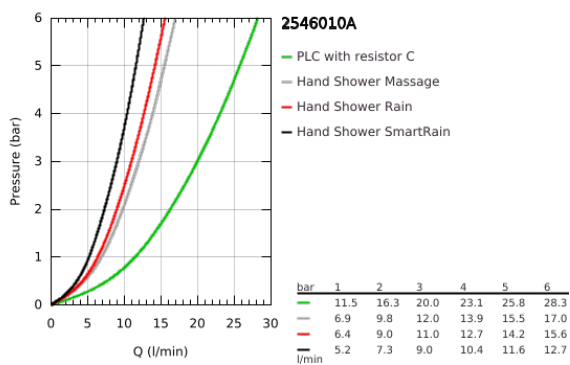

25 460 10A COSTA L BATH MIXER 1/2"

PRODUCT DESCRIPTION

- Colour: chrome
- wall mounted
- metal handles
- heat insulated
- screwable
- GROHE Long-Life headpart
- automatic diverter: bath/shower
- mousseur
- S-unions
- integrated non-return valve in the shower outlet
- protected against backflow
- with shower set
- consisting of:
 - hand shower Tempesta 100, 1 spray, 9.5 l/min (27 923)
 - wall shower holder (28 605)
 - shower hose Relexaflex 1500 mm 1/2" x 1/2" (28 151)
 - GROHE LongLife finish

25 460 10A **COSTA L BATH MIXER 1/2"**

SPARE PARTS

- 1: Handle (Spare part-nr. 45994000)
 - 1.1: Snap insert (Spare part-nr. 0538600M)
 - 2: Headpart 1/2" (Spare part-nr. 07146000)
 - 2.1: O-Ring $\varnothing 6 \times \varnothing 2$ (Spare part-nr. 0128300M)
 - 2.2: O-Ring $\varnothing 18,2 \times \varnothing 1,7$ (Spare part-nr. 0392400M)
 - 2.3: Seal (Spare part-nr. 0529100M)
 - 3: Screw connection 1/2" (Spare part-nr. 45044000)
 - 4: S-union (Spare part-nr. 12075000)
 - 4.1: Seal (Spare part-nr. 0138600M)
 - 4.2: Escutcheon (Spare part-nr. 0221000M)
 - 5: Diverter knob (Spare part-nr. 65648000)
 - 6: Diverter (Spare part-nr. 65655000)
 - 7: Non-return valve (Spare part-nr. 08565000)
 - 8: Mousseur (Spare part-nr. 13952000)
 - 9: Extension 3/4", 20 mm (Spare part-nr. 0713000M)*
 - 10: Screw for Costa/Avina products (Spare part-nr. 48013000)*
 - 11: Special spanner (Spare part-nr. 19377000)*
- * Optional accessories