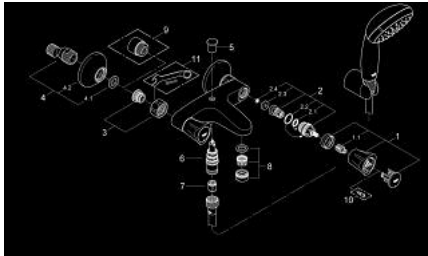

25 460 10A COSTA L BATH MIXER 1/2"

PRODUCT DESCRIPTION

- Colour: chrome
- wall mounted
- metal handles
- heat insulated
- screwable
- GROHE Long-Life headpart
- automatic diverter: bath/shower
- mousseur
- S-unions
- integrated non-return valve in the shower outlet
- protected against backflow
- with shower set
- consisting of:
 - hand shower Tempesta 100, 1 spray, 9.5 l/min (27 923)
 - wall shower holder (28 605)
 - shower hose Relexaflex 1500 mm 1/2" x 1/2" (28 151)
 - GROHE LongLife finish

25 460 10A **COSTA L BATH MIXER 1/2"**

SPARE PARTS

- 1: Handle (Spare part-nr. 45994000)
 - 1.1: Snap insert (Spare part-nr. 0538600M)
 - 2: Headpart 1/2" (Spare part-nr. 07146000)
 - 2.1: O-Ring $\varnothing 6 \times \varnothing 2$ (Spare part-nr. 0128300M)
 - 2.2: O-Ring $\varnothing 18,2 \times \varnothing 1,7$ (Spare part-nr. 0392400M)
 - 2.3: Seal (Spare part-nr. 0529100M)
 - 3: Screw connection 1/2" (Spare part-nr. 45044000)
 - 4: S-union (Spare part-nr. 12075000)
 - 4.1: Seal (Spare part-nr. 0138600M)
 - 4.2: Escutcheon (Spare part-nr. 0221000M)
 - 5: Diverter knob (Spare part-nr. 65648000)
 - 6: Diverter (Spare part-nr. 65655000)
 - 7: Non-return valve (Spare part-nr. 08565000)
 - 8: Mousseur (Spare part-nr. 13952000)
 - 9: Extension 3/4", 20 mm (Spare part-nr. 0713000M)*
 - 10: Screw for Costa/Avina products (Spare part-nr. 48013000)*
 - 11: Special spanner (Spare part-nr. 19377000)*
- * Optional accessories