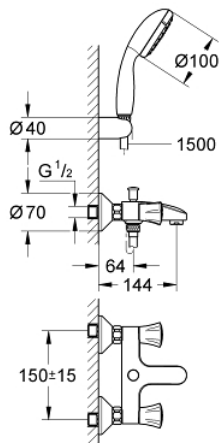

25 460 10A COSTA L BATH MIXER 1/2"

PRODUCT DESCRIPTION

- Colour: chrome
- wall mounted
- metal handles
- heat insulated
- screwable
- GROHE Long-Life headpart
- automatic diverter: bath/shower
- mousseur
- S-unions
- integrated non-return valve in the shower outlet
- protected against backflow
- with shower set
- consisting of:
 - hand shower Tempesta 100, 1 spray, 9.5 l/min (27 923)
 - wall shower holder (28 605)
 - shower hose Relexaflex 1500 mm 1/2" x 1/2" (28 151)
 - GROHE LongLife finish

25 460 10A **COSTA L BATH MIXER 1/2"**

SPARE PARTS

- 1: Handle (Spare part-nr. 45994000)
 - 1.1: Snap insert (Spare part-nr. 0538600M)
 - 2: Headpart 1/2" (Spare part-nr. 07146000)
 - 2.1: O-Ring $\varnothing 6 \times \varnothing 2$ (Spare part-nr. 0128300M)
 - 2.2: O-Ring $\varnothing 18,2 \times \varnothing 1,7$ (Spare part-nr. 0392400M)
 - 2.3: Seal (Spare part-nr. 0529100M)
 - 3: Screw connection 1/2" (Spare part-nr. 45044000)
 - 4: S-union (Spare part-nr. 12075000)
 - 4.1: Seal (Spare part-nr. 0138600M)
 - 4.2: Escutcheon (Spare part-nr. 0221000M)
 - 5: Diverter knob (Spare part-nr. 65648000)
 - 6: Diverter (Spare part-nr. 65655000)
 - 7: Non-return valve (Spare part-nr. 08565000)
 - 8: Mousseur (Spare part-nr. 13952000)
 - 9: Extension 3/4", 20 mm (Spare part-nr. 0713000M)*
 - 10: Screw for Costa/Avina products (Spare part-nr. 48013000)*
 - 11: Special spanner (Spare part-nr. 19377000)*
- * Optional accessories