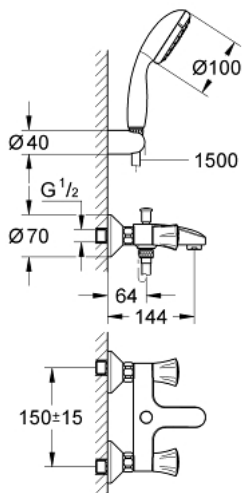

25 460 10A COSTA L BATH MIXER 1/2"

PRODUCT DESCRIPTION

- Tyc: Chrome
- wall mounted
- metal handles
- heat insulated
- screwable
- GROHE Long-Life headpart
- automatic diverter: bath/shower
- mousseur
- S-unions
- integrated non-return valve in the shower outlet
- protected against backflow
- with shower set
- consisting of:
 - hand shower Tempesta 100, 1 spray, 9.5 l/min (27 923)
 - wall shower holder (28 605)
 - Relaxaflex hose 1500 mm 1/2" x 1/2" (28 151)
 - GROHE LongLife finish

25 460 10A **COSTA L BATH MIXER 1/2"**

SPARE PARTS

- 1: Handle (Spare part-nr. 45994000)
 - 1.1: Snap insert (Spare part-nr. 0538600M)
 - 2: Headpart 1/2" (Spare part-nr. 07146000)
 - 2.1: Sealing washer $\varnothing 6 \times \varnothing 2$ (Spare part-nr. 0128300M)
 - 2.2: O-ring $\varnothing 18.2 \times \varnothing 1.7$ (Spare part-nr. 0392400M)
 - 2.3: Seal (Spare part-nr. 0529100M)
 - 3: Screw connection 1/2" (Spare part-nr. 45044000)
 - 4: S-union (Spare part-nr. 12075000)
 - 4.1: Seal (Spare part-nr. 0138600M)
 - 4.2: Escutcheon (Spare part-nr. 0221000M)
 - 5: Diverter knob (Spare part-nr. 65648000)
 - 6: Diverter (Spare part-nr. 65655000)
 - 7: Non-return valve (Spare part-nr. 08565000)
 - 8: Mousseur (Spare part-nr. 13952000)
 - 9: Extension 3/4", 20 mm (Spare part-nr. 0713000M)*
 - 10: Screw for Costa/Avina products (Spare part-nr. 48013000)*
 - 11: Special spanner (Spare part-nr. 19377000)*
- * Optional accessories