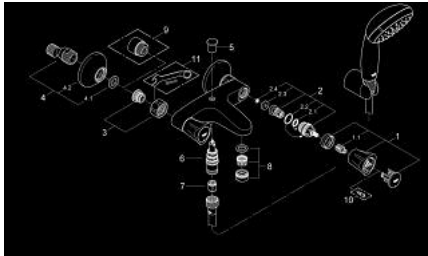

25 460 10A COSTA L BATH MIXER 1/2"

PRODUCT DESCRIPTION

- Tyc: Chrome
- wall mounted
- metal handles
- heat insulated
- screwable
- GROHE Long-Life headpart
- automatic diverter: bath/shower
- mousseur
- S-unions
- integrated non-return valve in the shower outlet
- protected against backflow
- with shower set
- consisting of:
 - hand shower Tempesta 100, 1 spray, 9.5 l/min (27 923)
 - wall shower holder (28 605)
 - Relaxaflex hose 1500 mm 1/2" x 1/2" (28 151)
 - GROHE LongLife finish

25 460 10A **COSTA L BATH MIXER 1/2"**

SPARE PARTS

- 1: Handle (Spare part-nr. 45994000)
 - 1.1: Snap insert (Spare part-nr. 0538600M)
 - 2: Headpart 1/2" (Spare part-nr. 07146000)
 - 2.1: Sealing washer $\varnothing 6 \times \varnothing 2$ (Spare part-nr. 0128300M)
 - 2.2: O-ring $\varnothing 18.2 \times \varnothing 1.7$ (Spare part-nr. 0392400M)
 - 2.3: Seal (Spare part-nr. 0529100M)
 - 3: Screw connection 1/2" (Spare part-nr. 45044000)
 - 4: S-union (Spare part-nr. 12075000)
 - 4.1: Seal (Spare part-nr. 0138600M)
 - 4.2: Escutcheon (Spare part-nr. 0221000M)
 - 5: Diverter knob (Spare part-nr. 65648000)
 - 6: Diverter (Spare part-nr. 65655000)
 - 7: Non-return valve (Spare part-nr. 08565000)
 - 8: Mousseur (Spare part-nr. 13952000)
 - 9: Extension 3/4", 20 mm (Spare part-nr. 0713000M)*
 - 10: Screw for Costa/Avina products (Spare part-nr. 48013000)*
 - 11: Special spanner (Spare part-nr. 19377000)*
- * Optional accessories