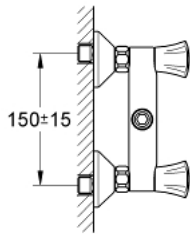

26 009 001 **COSTA L SHOWER MIXER 1/2"**

PRODUCT DESCRIPTION

- Colour: chrome
- wall mounted
- heat insulated
- metal handles
- screwable
- GROHE Long-Life headpart
- shower top outlet 3/4"
- S-unions
- GROHE LongLife finish

26 009 001 COSTA L SHOWER MIXER 1/2"

SPARE PARTS

- 1: Handle (Spare part-nr. 45994000)
 - 1.1: Snap insert (Spare part-nr. 0538600M)
 - 2: Headpart 1/2" (Spare part-nr. 07146000)
 - 2.1: O-Ring $\varnothing 6 \times \varnothing 2$ (Spare part-nr. 0128300M)
 - 2.2: O-Ring $\varnothing 18,2 \times \varnothing 1,7$ (Spare part-nr. 0392400M)
 - 2.3: Seal (Spare part-nr. 0529100M)
 - 3: Screw connection 1/2" (Spare part-nr. 45044000)
 - 4: S-union (Spare part-nr. 12075000)
 - 4.1: Seal (Spare part-nr. 0138600M)
 - 4.2: Escutcheon (Spare part-nr. 0221000M)
 - 5: Connection nipple (Spare part-nr. 45332000)
 - 6: Extension 3/4", 20 mm (Spare part-nr. 0713000M)*
 - 7: Screw for Costa/Avina products (Spare part-nr. 48013000)*
 - 8: Special spanner (Spare part-nr. 19377000)*
- * Optional accessories