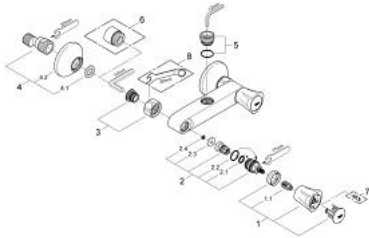

26 009 001 **COSTA L SHOWER MIXER 1/2"**

PRODUCT DESCRIPTION

- Colour: chrome
- wall mounted
- heat insulated
- metal handles
- screwable
- GROHE Long-Life headpart
- shower top outlet 3/4"
- S-unions
- GROHE LongLife finish

26 009 001 COSTA L SHOWER MIXER 1/2"

SPARE PARTS

- 1: Handle (Spare part-nr. 45994000)
 - 1.1: Snap insert (Spare part-nr. 0538600M)
 - 2: Headpart 1/2" (Spare part-nr. 07146000)
 - 2.1: O-Ring $\varnothing 6 \times \varnothing 2$ (Spare part-nr. 0128300M)
 - 2.2: O-Ring $\varnothing 18,2 \times \varnothing 1,7$ (Spare part-nr. 0392400M)
 - 2.3: Seal (Spare part-nr. 0529100M)
 - 3: Screw connection 1/2" (Spare part-nr. 45044000)
 - 4: S-union (Spare part-nr. 12075000)
 - 4.1: Seal (Spare part-nr. 0138600M)
 - 4.2: Escutcheon (Spare part-nr. 0221000M)
 - 5: Connection nipple (Spare part-nr. 45332000)
 - 6: Extension 3/4", 20 mm (Spare part-nr. 0713000M)*
 - 7: Screw for Costa/Avina products (Spare part-nr. 48013000)*
 - 8: Special spanner (Spare part-nr. 19377000)*
- * Optional accessories