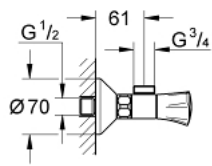

26 009 001 **COSTA L SHOWER MIXER 1/2"**

PRODUCT DESCRIPTION

- Colour: chrome
- wall mounted
- heat insulated
- metal handles
- screwable
- GROHE Long-Life headpart
- shower top outlet 3/4"
- S-unions
- GROHE LongLife finish

26 009 001 COSTA L SHOWER MIXER 1/2"

SPARE PARTS

- 1: Handle (Spare part-nr. 45994000)
 - 1.1: Snap insert (Spare part-nr. 0538600M)
 - 2: Headpart 1/2" (Spare part-nr. 07146000)
 - 2.1: O-Ring $\varnothing 6 \times \varnothing 2$ (Spare part-nr. 0128300M)
 - 2.2: O-Ring $\varnothing 18,2 \times \varnothing 1,7$ (Spare part-nr. 0392400M)
 - 2.3: Seal (Spare part-nr. 0529100M)
 - 3: Screw connection 1/2" (Spare part-nr. 45044000)
 - 4: S-union (Spare part-nr. 12075000)
 - 4.1: Seal (Spare part-nr. 0138600M)
 - 4.2: Escutcheon (Spare part-nr. 0221000M)
 - 5: Connection nipple (Spare part-nr. 45332000)
 - 6: Extension 3/4", 20 mm (Spare part-nr. 0713000M)*
 - 7: Screw for Costa/Avina products (Spare part-nr. 48013000)*
 - 8: Special spanner (Spare part-nr. 19377000)*
- * Optional accessories