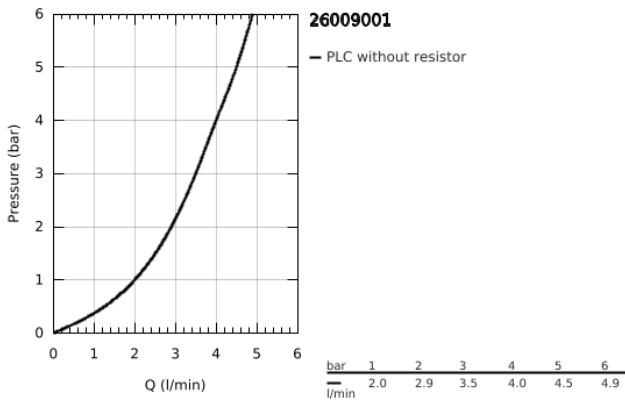

26 009 001 **COSTA L SHOWER MIXER 1/2"**

PRODUCT DESCRIPTION

- Colour: chrome
- wall mounted
- heat insulated
- metal handles
- screwable
- GROHE Long-Life headpart
- shower top outlet 3/4"
- S-unions
- GROHE LongLife finish

26 009 001 COSTA L SHOWER MIXER 1/2"

SPARE PARTS

- 1: Handle (Spare part-nr. 45994000)
 - 1.1: Snap insert (Spare part-nr. 0538600M)
 - 2: Headpart 1/2" (Spare part-nr. 07146000)
 - 2.1: O-Ring $\varnothing 6 \times \varnothing 2$ (Spare part-nr. 0128300M)
 - 2.2: O-Ring $\varnothing 18,2 \times \varnothing 1,7$ (Spare part-nr. 0392400M)
 - 2.3: Seal (Spare part-nr. 0529100M)
 - 3: Screw connection 1/2" (Spare part-nr. 45044000)
 - 4: S-union (Spare part-nr. 12075000)
 - 4.1: Seal (Spare part-nr. 0138600M)
 - 4.2: Escutcheon (Spare part-nr. 0221000M)
 - 5: Connection nipple (Spare part-nr. 45332000)
 - 6: Extension 3/4", 20 mm (Spare part-nr. 0713000M)*
 - 7: Screw for Costa/Avina products (Spare part-nr. 48013000)*
 - 8: Special spanner (Spare part-nr. 19377000)*
- * Optional accessories