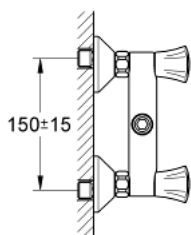

26 009 001 **COSTA L SHOWER MIXER 1/2"**

PRODUCT DESCRIPTION

- Tyc: Chrome
- wall mounted
- heat insulated
- metal handles
- screwable
- GROHE Long-Life headpart
- shower top outlet 3/4"
- S-unions
- GROHE LongLife finish

26 009 001 **COSTA L SHOWER MIXER 1/2"**

SPARE PARTS

- 1: Handle (Spare part-nr. 45994000)
 - 1.1: Snap insert (Spare part-nr. 0538600M)
 - 2: Headpart 1/2" (Spare part-nr. 07146000)
 - 2.1: Sealing washer $\varnothing 6 \times \varnothing 2$ (Spare part-nr. 0128300M)
 - 2.2: O-ring $\varnothing 18.2 \times \varnothing 1.7$ (Spare part-nr. 0392400M)
 - 2.3: Seal (Spare part-nr. 0529100M)
 - 3: Screw connection 1/2" (Spare part-nr. 45044000)
 - 4: S-union (Spare part-nr. 12075000)
 - 4.1: Seal (Spare part-nr. 0138600M)
 - 4.2: Escutcheon (Spare part-nr. 0221000M)
 - 5: Connection nipple (Spare part-nr. 45332000)
 - 6: Extension 3/4", 20 mm (Spare part-nr. 0713000M)*
 - 7: Screw for Costa/Avina products (Spare part-nr. 48013000)*
 - 8: Special spanner (Spare part-nr. 19377000)*
- * Optional accessories