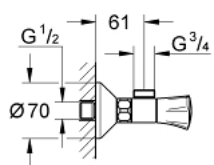

26 009 001 **COSTA L SHOWER MIXER 1/2"**

PRODUCT DESCRIPTION

- Tyc: Chrome
- wall mounted
- heat insulated
- metal handles
- screwable
- GROHE Long-Life headpart
- shower top outlet 3/4"
- S-unions
- GROHE LongLife finish

26 009 001 **COSTA L SHOWER MIXER 1/2"**

SPARE PARTS

- 1: Handle (Spare part-nr. 45994000)
 - 1.1: Snap insert (Spare part-nr. 0538600M)
 - 2: Headpart 1/2" (Spare part-nr. 07146000)
 - 2.1: Sealing washer $\varnothing 6 \times \varnothing 2$ (Spare part-nr. 0128300M)
 - 2.2: O-ring $\varnothing 18.2 \times \varnothing 1.7$ (Spare part-nr. 0392400M)
 - 2.3: Seal (Spare part-nr. 0529100M)
 - 3: Screw connection 1/2" (Spare part-nr. 45044000)
 - 4: S-union (Spare part-nr. 12075000)
 - 4.1: Seal (Spare part-nr. 0138600M)
 - 4.2: Escutcheon (Spare part-nr. 0221000M)
 - 5: Connection nipple (Spare part-nr. 45332000)
 - 6: Extension 3/4", 20 mm (Spare part-nr. 0713000M)*
 - 7: Screw for Costa/Avina products (Spare part-nr. 48013000)*
 - 8: Special spanner (Spare part-nr. 19377000)*
- * Optional accessories