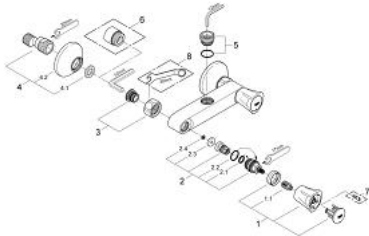

26 009 001 **COSTA L SHOWER MIXER 1/2"**

PRODUCT DESCRIPTION

- Tyc: Chrome
- wall mounted
- heat insulated
- metal handles
- screwable
- GROHE Long-Life headpart
- shower top outlet 3/4"
- S-unions
- GROHE LongLife finish

26 009 001 **COSTA L SHOWER MIXER 1/2"**

SPARE PARTS

- 1: Handle (Spare part-nr. 45994000)
 - 1.1: Snap insert (Spare part-nr. 0538600M)
 - 2: Headpart 1/2" (Spare part-nr. 07146000)
 - 2.1: Sealing washer $\varnothing 6 \times \varnothing 2$ (Spare part-nr. 0128300M)
 - 2.2: O-ring $\varnothing 18.2 \times \varnothing 1.7$ (Spare part-nr. 0392400M)
 - 2.3: Seal (Spare part-nr. 0529100M)
 - 3: Screw connection 1/2" (Spare part-nr. 45044000)
 - 4: S-union (Spare part-nr. 12075000)
 - 4.1: Seal (Spare part-nr. 0138600M)
 - 4.2: Escutcheon (Spare part-nr. 0221000M)
 - 5: Connection nipple (Spare part-nr. 45332000)
 - 6: Extension 3/4", 20 mm (Spare part-nr. 0713000M)*
 - 7: Screw for Costa/Avina products (Spare part-nr. 48013000)*
 - 8: Special spanner (Spare part-nr. 19377000)*
- * Optional accessories