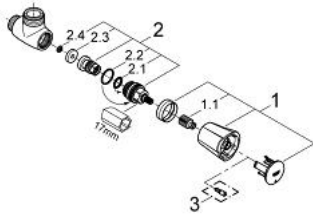

26 010 001 **COSTA L SHOWER BIBTAP, 1/2"**

PRODUCT DESCRIPTION

- Colour: chrome
- wall mounted
- metal handle
- heat insulated
- marking: blue
- GROHE Long-Life headpart
- shower outlet 3/4"
- GROHE LongLife finish

26 010 001 COSTA L SHOWER BIBTAP, 1/2"

SPARE PARTS

- 1: Handle (Spare part-nr. 45994000)
- 1.1: Snap insert (Spare part-nr. 0538600M)
- 2: Headpart 1/2" (Spare part-nr. 07146000)
- 2.1: O-Ring $\varnothing 6 \times \varnothing 2$ (Spare part-nr. 0128300M)
- 2.2: O-Ring $\varnothing 18,2 \times \varnothing 1,7$ (Spare part-nr. 0392400M)
- 2.3: Seal (Spare part-nr. 0529100M)
- 2.4: Screw for Costa/Avina products (Spare part-nr. 48013000)*
- * Optional accessories