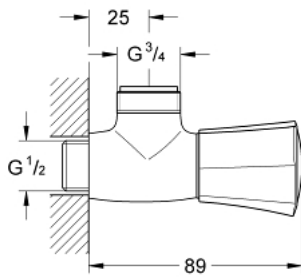

26 010 001 **COSTA L SHOWER BIBTAP, 1/2"**

PRODUCT DESCRIPTION

- Colour: chrome
- wall mounted
- metal handle
- heat insulated
- marking: blue
- GROHE Long-Life headpart
- shower outlet 3/4"
- GROHE LongLife finish

26 010 001 COSTA L SHOWER BIBTAP, 1/2"

SPARE PARTS

- 1: Handle (Spare part-nr. 45994000)
- 1.1: Snap insert (Spare part-nr. 0538600M)
- 2: Headpart 1/2" (Spare part-nr. 07146000)
- 2.1: O-Ring $\varnothing 6 \times \varnothing 2$ (Spare part-nr. 0128300M)
- 2.2: O-Ring $\varnothing 18,2 \times \varnothing 1,7$ (Spare part-nr. 0392400M)
- 2.3: Seal (Spare part-nr. 0529100M)
- 2.4: Screw for Costa/Avina products (Spare part-nr. 48013000)*
- * Optional accessories