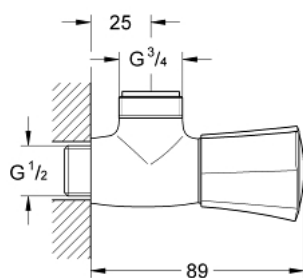

26 010 001 **COSTA L SHOWER BIBTAP, 1/2"**

PRODUCT DESCRIPTION

- Tyc: Chrome
- wall mounted
- metal handle
- heat insulated
- marking: blue
- GROHE Long-Life headpart
- shower outlet 3/4"
- GROHE LongLife finish

26 010 001 COSTA L SHOWER BIBTAP, 1/2"

SPARE PARTS

- 1: Handle (Spare part-nr. 45994000)
 - 1.1: Snap insert (Spare part-nr. 0538600M)
 - 2: Headpart 1/2" (Spare part-nr. 07146000)
 - 2.1: Sealing washer $\varnothing 6 \times \varnothing 2$ (Spare part-nr. 0128300M)
 - 2.2: O-ring $\varnothing 18.2 \times \varnothing 1.7$ (Spare part-nr. 0392400M)
 - 2.3: Seal (Spare part-nr. 0529100M)
 - 3: Screw for Costa/Avina products (Spare part-nr. 48013000)*
- * Optional accessories