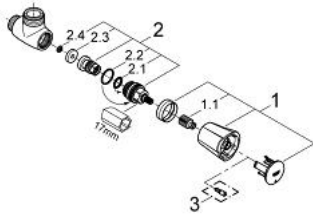

26 010 001 **COSTA L SHOWER BIBTAP, 1/2"**

PRODUCT DESCRIPTION

- Tyc: Chrome
- wall mounted
- metal handle
- heat insulated
- marking: blue
- GROHE Long-Life headpart
- shower outlet 3/4"
- GROHE LongLife finish

26 010 001 COSTA L SHOWER BIBTAP, 1/2"

SPARE PARTS

- 1: Handle (Spare part-nr. 45994000)
 - 1.1: Snap insert (Spare part-nr. 0538600M)
 - 2: Headpart 1/2" (Spare part-nr. 07146000)
 - 2.1: Sealing washer $\varnothing 6 \times \varnothing 2$ (Spare part-nr. 0128300M)
 - 2.2: O-ring $\varnothing 18.2 \times \varnothing 1.7$ (Spare part-nr. 0392400M)
 - 2.3: Seal (Spare part-nr. 0529100M)
 - 3: Screw for Costa/Avina products (Spare part-nr. 48013000)*
- * Optional accessories