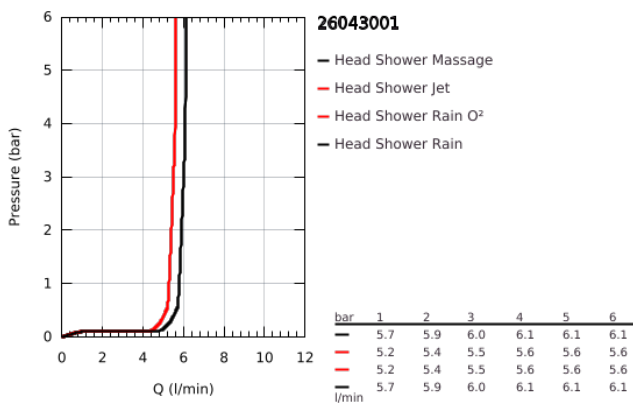

26 043 001 TEMPESTA COSMOPOLITAN 100 HEAD SHOWER 4 SPRAYS

PRODUCT DESCRIPTION

- Colour: chrome
- spray patterns: GROHE Rain O², Rain, Massage, Jet
- maximum flow rate (at 3 bar): 6.5 l/min
- ball joint ± 15° rotatable
- connection thread 1/2"
- GROHE EcoJoy - less water, perfect flow
- GROHE DreamSpray - perfect spray pattern
- GROHE LongLife finish
- GROHE SpeedClean - effortless limescale removal
- Inner WaterGuide - inner insulation for surface protection
- suitable for instantaneous heater
- min. recommended pressure 1.0 bar

26 043 001 TEMPESTA COSMOPOLITAN 100 HEAD SHOWER 4 SPRAYS

SPARE PARTS

1: Fibre seal dia. \varnothing 18,5 x \varnothing 12 x 2 (Spare part-nr. 0138900M)

2: Dirt strainer (Spare part-nr. 48007000)