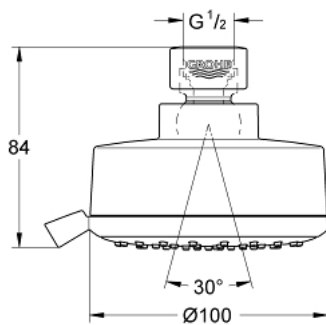

26 043 001 TEMPESTA COSMOPOLITAN 100 HEAD SHOWER 4 SPRAYS

PRODUCT DESCRIPTION

- Colour: chrome
- spray patterns: GROHE Rain O², Rain, Massage, Jet
- maximum flow rate (at 3 bar): 6.5 l/min
- ball joint ± 15° rotatable
- connection thread 1/2"
- GROHE EcoJoy - less water, perfect flow
- GROHE DreamSpray - perfect spray pattern
- GROHE LongLife finish
- GROHE SpeedClean - effortless limescale removal
- Inner WaterGuide - inner insulation for surface protection
- suitable for instantaneous heater
- min. recommended pressure 1.0 bar

26 043 001 TEMPESTA COSMOPOLITAN 100 HEAD SHOWER 4 SPRAYS

SPARE PARTS

1: Fibre seal dia. \varnothing 18,5 x \varnothing 12 x 2 (Spare part-nr. 0138900M)

2: Dirt strainer (Spare part-nr. 48007000)