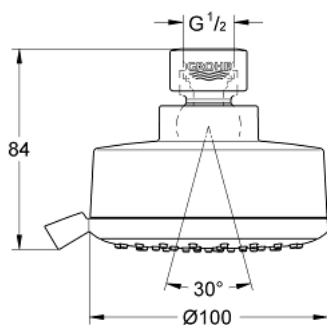

26 043 001 TEMPESTA COSMOPOLITAN 100 HEAD SHOWER 4 SPRAYS

PRODUCT DESCRIPTION

- Tyc: Chrome
- spray patterns: GROHE Rain O², Rain, Massage, Jet
- maximum flow rate (at 3 bar): 6.5 l/min
- ball joint ± 15° rotatable
- connection thread 1/2"
- GROHE EcoJoy - Less water, perfect flow
- GROHE DreamSpray - perfect spray pattern
- GROHE LongLife finish
- GROHE SpeedClean - effortless limescale removal
- Inner WaterGuide - inner insulation for surface protection
- suitable for instantaneous heater
- min. recommended pressure 1.0 bar

26 043 001 TEMPESTA COSMOPOLITAN 100 HEAD SHOWER 4 SPRAYS

SPARE PARTS

1: Fibre seal \varnothing 18,5 x \varnothing 12 x 2 (Spare part-nr. 0138900M)

2: Dirt strainer (Spare part-nr. 48007000)