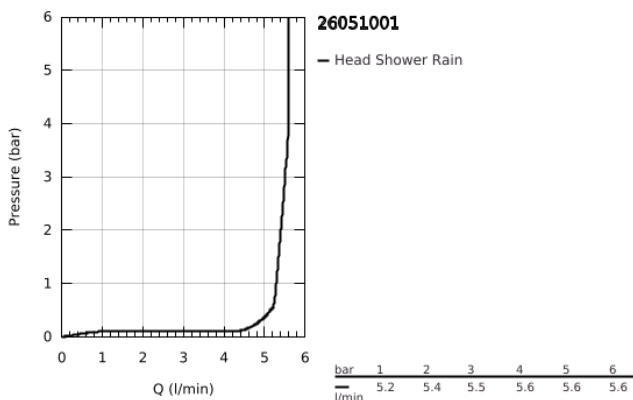

26 051 001 TEMPESTA COSMOPOLITAN 100 HEAD SHOWER 1 SPRAY

PRODUCT DESCRIPTION

- Colour: chrome
- spray pattern: Rain
- maximum flow rate (at 3 bar): 5.5 l/min
- ball joint $\pm 15^\circ$ rotatable
- connection thread 1/2"
- GROHE EcoJoy - less water, perfect flow
- GROHE DreamSpray - perfect spray pattern
- GROHE LongLife finish
- GROHE SpeedClean - effortless limescale removal
- Inner WaterGuide - inner insulation for surface protection
- suitable for instantaneous heater

26 051 001 TEMPESTA COSMOPOLITAN 100 HEAD SHOWER 1 SPRAY

SPARE PARTS

1: Fibre seal dia. \varnothing 18,5 x \varnothing 12 x 2 (Spare part-nr. 0138900M)

2: Dirt strainer (Spare part-nr. 48007000)