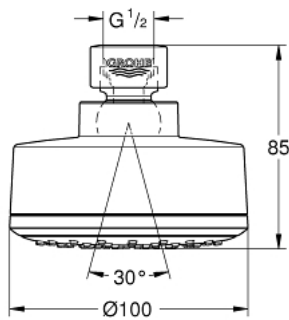

26 051 001 TEMPESTA COSMOPOLITAN 100 HEAD SHOWER 1 SPRAY

PRODUCT DESCRIPTION

- Colour: chrome
- spray pattern: Rain
- maximum flow rate (at 3 bar): 5.5 l/min
- ball joint $\pm 15^\circ$ rotatable
- connection thread 1/2"
- GROHE EcoJoy - less water, perfect flow
- GROHE DreamSpray - perfect spray pattern
- GROHE LongLife finish
- GROHE SpeedClean - effortless limescale removal
- Inner WaterGuide - inner insulation for surface protection
- suitable for instantaneous heater

26 051 001 TEMPESTA COSMOPOLITAN 100 HEAD SHOWER 1 SPRAY

SPARE PARTS

1: Fibre seal dia. \varnothing 18,5 x \varnothing 12 x 2 (Spare part-nr. 0138900M)

2: Dirt strainer (Spare part-nr. 48007000)