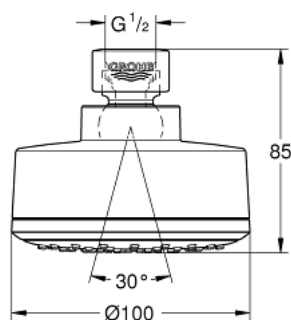

26 051 001 TEMPESTA COSMOPOLITAN 100 HEAD SHOWER 1 SPRAY

PRODUCT DESCRIPTION

- Tyc: Chrome
- spray pattern: Rain
- maximum flow rate (at 3 bar): 5.5 l/min
- ball joint $\pm 15^\circ$ rotatable
- connection thread $1/2''$
- GROHE EcoJoy - Less water, perfect flow
- GROHE DreamSpray - perfect spray pattern
- GROHE LongLife finish
- GROHE SpeedClean - effortless limescale removal
- Inner WaterGuide - inner insulation for surface protection
- suitable for instantaneous heater

26 051 001 TEMPESTA COSMOPOLITAN 100 HEAD SHOWER 1 SPRAY

SPARE PARTS

1: Fibre seal Ø 18,5 x Ø 12 x 2 (Spare part-nr. 0138900M)

2: Dirt strainer (Spare part-nr. 48007000)