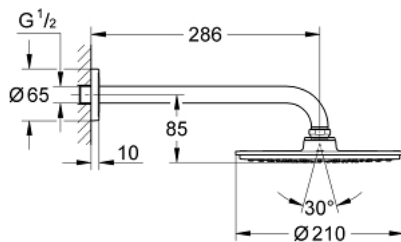

26 052 000 **RAINSHOWER COSMOPOLITAN 210 HEAD SHOWER SET 286 MM, 1 SPRAY**

PRODUCT DESCRIPTION

- Colour: chrome
- consisting of:
 - Rainshower Cosmopolitan 210 metal head shower (28 368 000)
 - spray pattern: Rain
 - maximum flow rate (at 3 bar): 16.5 l/min
 - shower arm Rainshower 286 mm (28 576)
 - GROHE DreamSpray - perfect spray pattern
 - GROHE LongLife finish
 - GROHE SpeedClean - effortless limescale removal
 - suitable for instantaneous heater
 - starting at 0.5 bar flow pressure

26 052 000 **RAINSHOWER COSMOPOLITAN 210 HEAD SHOWER SET 286 MM, 1 SPRAY**

SPARE PARTS

1: Escutcheon (Spare part-nr. 11741000)

2: Spare part set (Spare part-nr. 45933000)