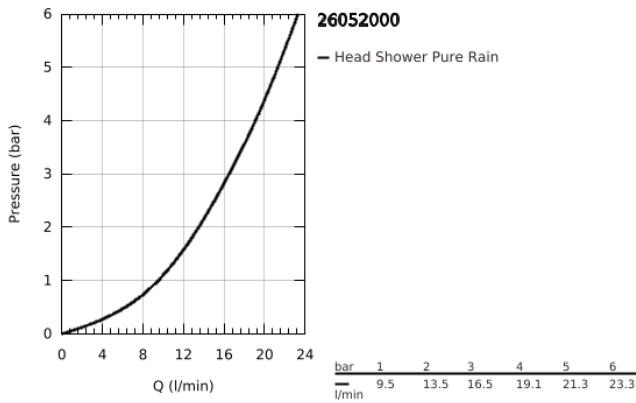

26 052 000 **RAINSHOWER COSMOPOLITAN 210 HEAD SHOWER SET 286 MM, 1 SPRAY**

PRODUCT DESCRIPTION

- Colour: chrome
- consisting of:
 - Rainshower Cosmopolitan 210 metal head shower (28 368 000)
 - spray pattern: Rain
 - maximum flow rate (at 3 bar): 16.5 l/min
 - shower arm Rainshower 286 mm (28 576)
 - GROHE DreamSpray - perfect spray pattern
 - GROHE LongLife finish
 - GROHE SpeedClean - effortless limescale removal
 - suitable for instantaneous heater
 - starting at 0.5 bar flow pressure

26 052 000 **RAINSHOWER COSMOPOLITAN 210 HEAD SHOWER SET 286 MM, 1 SPRAY**

SPARE PARTS

1: Escutcheon (Spare part-nr. 11741000)

2: Spare part set (Spare part-nr. 45933000)