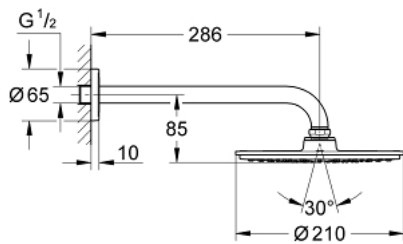

## 26 052 000 RAINSHOWER COSMOPOLITAN 210 HEAD SHOWER SET 286 MM, 1 SPRAY

### PRODUCT DESCRIPTION

- Tyc: Chrome
- consisting of:
  - Rainshower Cosmopolitan 210 metal head shower (28 368 000)
  - spray pattern: Rain
  - maximum flow rate (at 3 bar): 16.5 l/min
  - shower arm Rainshower 286 mm (28 576)
- GROHE DreamSpray - perfect spray pattern
- GROHE LongLife finish
- GROHE SpeedClean - effortless limescale removal
- suitable for instantaneous heater
- starting at 0.5 bar flow pressure

26 052 000 **RAINSHOWER COSMOPOLITAN 210 HEAD SHOWER SET 286 MM, 1 SPRAY**

**SPARE PARTS**

1: Escutcheon (Spare part-nr. 11741000)

2: Spare part set (Spare part-nr. 45933000)