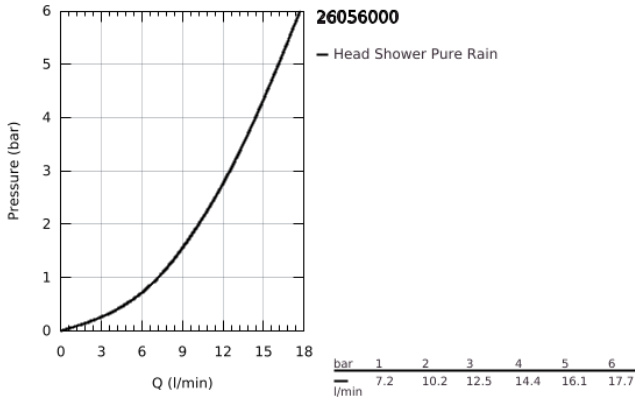

26 056 000 RAINSHOWER COSMOPOLITAN 310 HEAD SHOWER SET 380 MM, 1 SPRAY

**PRODUCT DESCRIPTION**

- Colour: chrome
- consisting of:
  - Rainshower Cosmopolitan 310 metal head shower (27 477)
  - spray pattern: Rain
  - maximum flow rate (at 3 bar): 12.5 l/min
  - shower arm Rainshower 380 mm (28 361)
- GROHE DreamSpray - perfect spray pattern
- GROHE LongLife finish
- GROHE SpeedClean - effortless limescale removal
- suitable for instantaneous heater

26 056 000 **RAINSHOWER COSMOPOLITAN 310 HEAD SHOWER SET 380 MM, 1 SPRAY**

**SPARE PARTS**

1: Escutcheon (Spare part-nr. 11741000)

2: Spare part set (Spare part-nr. 45933000)