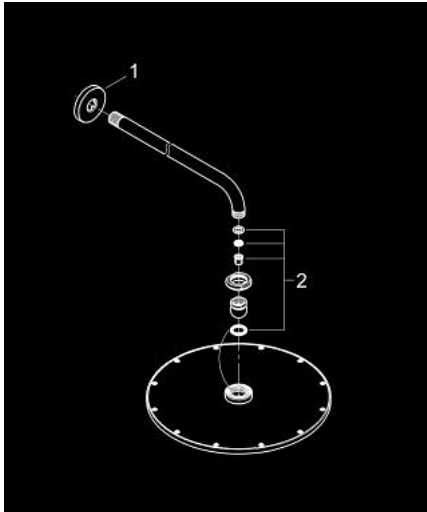

26 056 000 RAINSHOWER COSMOPOLITAN 310 HEAD SHOWER SET 380 MM, 1 SPRAY

**PRODUCT DESCRIPTION**

- Colour: chrome
- consisting of:
  - Rainshower Cosmopolitan 310 metal head shower (27 477)
  - spray pattern: Rain
  - maximum flow rate (at 3 bar): 12.5 l/min
  - shower arm Rainshower 380 mm (28 361)
- GROHE DreamSpray - perfect spray pattern
- GROHE LongLife finish
- GROHE SpeedClean - effortless limescale removal
- suitable for instantaneous heater

26 056 000 **RAINSHOWER COSMOPOLITAN 310 HEAD SHOWER SET 380 MM, 1 SPRAY**

**SPARE PARTS**

1: Escutcheon (Spare part-nr. 11741000)

2: Spare part set (Spare part-nr. 45933000)