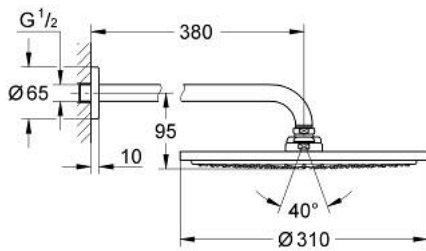

26 056 000 RAINSHOWER COSMOPOLITAN 310 HEAD SHOWER SET 380 MM, 1 SPRAY

**PRODUCT DESCRIPTION**

- Colour: chrome
- consisting of:
  - Rainshower Cosmopolitan 310 metal head shower (27 477)
  - spray pattern: Rain
  - maximum flow rate (at 3 bar): 12.5 l/min
  - shower arm Rainshower 380 mm (28 361)
- GROHE DreamSpray - perfect spray pattern
- GROHE LongLife finish
- GROHE SpeedClean - effortless limescale removal
- suitable for instantaneous heater

26 056 000 **RAINSHOWER COSMOPOLITAN 310 HEAD SHOWER SET 380 MM, 1 SPRAY**

**SPARE PARTS**

1: Escutcheon (Spare part-nr. 11741000)

2: Spare part set (Spare part-nr. 45933000)