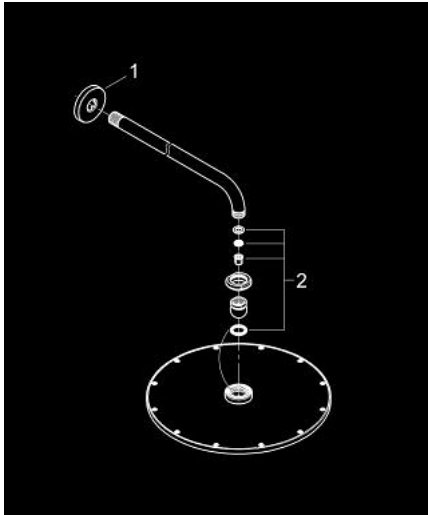

26 056 000 RAINSHOWER COSMOPOLITAN 310 HEAD SHOWER SET 380 MM, 1 SPRAY

PRODUCT DESCRIPTION

- Tyc: Chrome
- consisting of:
 - Rainshower Cosmopolitan 310 metal head shower (27 477)
 - spray pattern: Rain
 - maximum flow rate (at 3 bar): 12.5 l/min
 - shower arm Rainshower 380 mm (28 361)
- GROHE DreamSpray - perfect spray pattern
- GROHE LongLife finish
- GROHE SpeedClean - effortless limescale removal
- suitable for instantaneous heater

26 056 000 **RAINSHOWER COSMOPOLITAN 310 HEAD SHOWER SET 380 MM, 1 SPRAY**

SPARE PARTS

1: Escutcheon (Spare part-nr. 11741000)

2: Spare part set (Spare part-nr. 45933000)