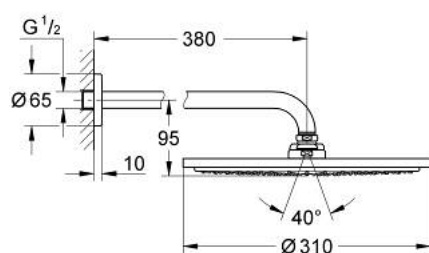

26 056 000 RAINSHOWER COSMOPOLITAN 310 HEAD SHOWER SET 380 MM, 1 SPRAY

PRODUCT DESCRIPTION

- Tyc: Chrome
- consisting of:
 - Rainshower Cosmopolitan 310 metal head shower (27 477)
 - spray pattern: Rain
 - maximum flow rate (at 3 bar): 12.5 l/min
 - shower arm Rainshower 380 mm (28 361)
- GROHE DreamSpray - perfect spray pattern
- GROHE LongLife finish
- GROHE SpeedClean - effortless limescale removal
- suitable for instantaneous heater

26 056 000 **RAINSHOWER COSMOPOLITAN 310 HEAD SHOWER SET 380 MM, 1 SPRAY**

SPARE PARTS

1: Escutcheon (Spare part-nr. 11741000)

2: Spare part set (Spare part-nr. 45933000)