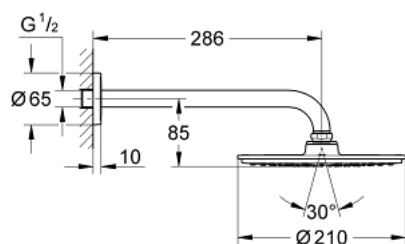

26 062 000 RAINSHOWER COSMOPOLITAN 210 HEAD SHOWER SET 286 MM, 1 SPRAY

PRODUCT DESCRIPTION

- Tyc: Chrome
- consisting of:
 - head shower Rainshower Cosmopolitan 210 (28 373)
 - material: metal
 - spray pattern: Rain
 - maximum flow rate (at 3 bar): 8.5 l/min
 - shower arm Rainshower 286 mm (28 576)
- GROHE EcoJoy - Less water, perfect flow
- GROHE DreamSpray - perfect spray pattern
- GROHE LongLife finish
- GROHE SpeedClean - effortless limescale removal
- starting at 0.5 bar flow pressure
- min. recommended pressure 1.0 bar

26 062 000 **RAINSHOWER COSMOPOLITAN 210 HEAD SHOWER SET 286 MM, 1 SPRAY**

SPARE PARTS

1: Escutcheon (Spare part-nr. 11741000)

2: Spare part set (Spare part-nr. 45933000)