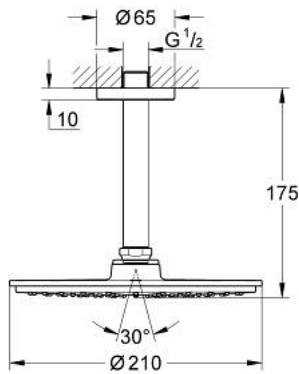

26 063 000 **RAINSHOWER COSMOPOLITAN 210 HEAD SHOWER SET CEILING 142 MM, 1 SPRAY**

**PRODUCT DESCRIPTION**

- Colour: chrome
- consisting of:
  - head shower Rainshower Cosmopolitan 210 (28 373)
  - material: metal
  - spray pattern: Rain
  - maximum flow rate (at 3 bar): 8.5 l/min
- Rainshower shower arm ceiling 142 mm (28 724)
- GROHE EcoJoy - less water, perfect flow
- GROHE DreamSpray - perfect spray pattern
- GROHE LongLife finish
- GROHE SpeedClean - effortless limescale removal
- starting at 0.5 bar flow pressure

26 063 000 **RAINSHOWER COSMOPOLITAN 210 HEAD SHOWER SET CEILING 142 MM, 1  
SPRAY**

**SPARE PARTS**

- 1: Escutcheon (Spare part-nr. 11741000)
- 2: Spare part set (Spare part-nr. 48185000)