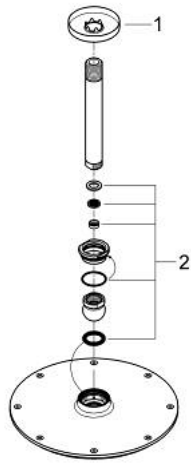

26 063 000 **RAINSHOWER COSMOPOLITAN 210 HEAD SHOWER SET CEILING 142 MM, 1 SPRAY**

**PRODUCT DESCRIPTION**

- Colour: chrome
- consisting of:
  - head shower Rainshower Cosmopolitan 210 (28 373)
  - material: metal
  - spray pattern: Rain
  - maximum flow rate (at 3 bar): 8.5 l/min
- Rainshower shower arm ceiling 142 mm (28 724)
- GROHE EcoJoy - less water, perfect flow
- GROHE DreamSpray - perfect spray pattern
- GROHE LongLife finish
- GROHE SpeedClean - effortless limescale removal
- starting at 0.5 bar flow pressure

26 063 000 **RAINSHOWER COSMOPOLITAN 210 HEAD SHOWER SET CEILING 142 MM, 1  
SPRAY**

**SPARE PARTS**

- 1: Escutcheon (Spare part-nr. 11741000)
- 2: Spare part set (Spare part-nr. 48185000)