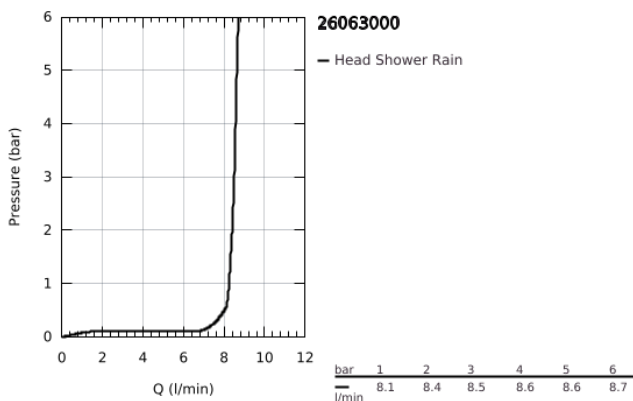

26 063 000 **RAINSHOWER COSMOPOLITAN 210 HEAD SHOWER SET CEILING 142 MM, 1 SPRAY**

**PRODUCT DESCRIPTION**

- Colour: chrome
- consisting of:
  - head shower Rainshower Cosmopolitan 210 (28 373)
  - material: metal
  - spray pattern: Rain
  - maximum flow rate (at 3 bar): 8.5 l/min
- Rainshower shower arm ceiling 142 mm (28 724)
- GROHE EcoJoy - less water, perfect flow
- GROHE DreamSpray - perfect spray pattern
- GROHE LongLife finish
- GROHE SpeedClean - effortless limescale removal
- starting at 0.5 bar flow pressure

26 063 000 **RAINSHOWER COSMOPOLITAN 210 HEAD SHOWER SET CEILING 142 MM, 1  
SPRAY**

**SPARE PARTS**

- 1: Escutcheon (Spare part-nr. 11741000)
- 2: Spare part set (Spare part-nr. 48185000)