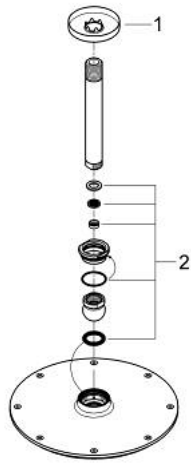

## 26 063 000 RAINSHOWER COSMOPOLITAN 210 HEAD SHOWER SET CEILING 142 MM, 1 SPRAY

### PRODUCT DESCRIPTION

- Tyc: Chrome
- consisting of:
  - head shower Rainshower Cosmopolitan 210 (28 373)
  - material: metal
  - spray pattern: Rain
  - maximum flow rate (at 3 bar): 8.5 l/min
  - Rainshower shower arm ceiling 142 mm (28 724)
- GROHE EcoJoy - Less water, perfect flow
- GROHE DreamSpray - perfect spray pattern
- GROHE LongLife finish
- GROHE SpeedClean - effortless limescale removal
- starting at 0.5 bar flow pressure

26 063 000 **RAINSHOWER COSMOPOLITAN 210 HEAD SHOWER SET CEILING 142 MM, 1  
SPRAY**

**SPARE PARTS**

- 1: Escutcheon (Spare part-nr. 11741000)
- 2: Spare part set (Spare part-nr. 48185000)