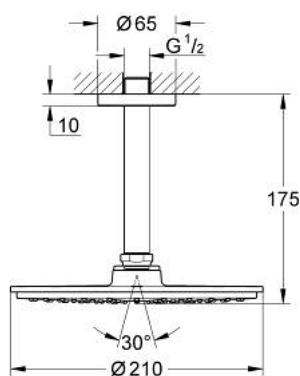

## 26 063 000 RAINSHOWER COSMOPOLITAN 210 HEAD SHOWER SET CEILING 142 MM, 1 SPRAY

### PRODUCT DESCRIPTION

- Tyc: Chrome
- consisting of:
  - head shower Rainshower Cosmopolitan 210 (28 373)
  - material: metal
  - spray pattern: Rain
  - maximum flow rate (at 3 bar): 8.5 l/min
  - Rainshower shower arm ceiling 142 mm (28 724)
- GROHE EcoJoy - Less water, perfect flow
- GROHE DreamSpray - perfect spray pattern
- GROHE LongLife finish
- GROHE SpeedClean - effortless limescale removal
- starting at 0.5 bar flow pressure

26 063 000 **RAINSHOWER COSMOPOLITAN 210 HEAD SHOWER SET CEILING 142 MM, 1  
SPRAY**

**SPARE PARTS**

- 1: Escutcheon (Spare part-nr. 11741000)
- 2: Spare part set (Spare part-nr. 48185000)