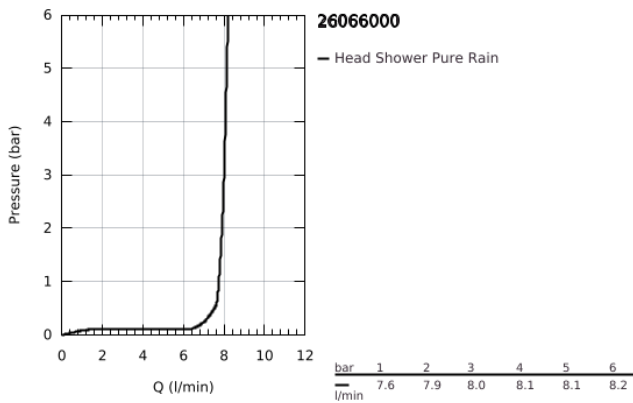

26 066 000 RAINSHOWER COSMOPOLITAN 310 HEAD SHOWER SET 380 MM, 1 SPRAY

PRODUCT DESCRIPTION

- Colour: chrome
- consisting of:
 - head shower Rainshower Cosmopolitan 310 (27 478)
 - material: metal
 - spray pattern: Rain
 - maximum flow rate (at 3 bar): 8 l/min
 - shower arm Rainshower 380 mm (28 361)
- GROHE EcoJoy - less water, perfect flow
- GROHE DreamSpray - perfect spray pattern
- GROHE LongLife finish
- GROHE SpeedClean - effortless limescale removal
- suitable for instantaneous heater
- min. recommended pressure 1.0 bar

26 066 000 **RAINSHOWER COSMOPOLITAN 310 HEAD SHOWER SET 380 MM, 1 SPRAY**

SPARE PARTS

1: Escutcheon (Spare part-nr. 11741000)

2: Spare part set (Spare part-nr. 45933000)