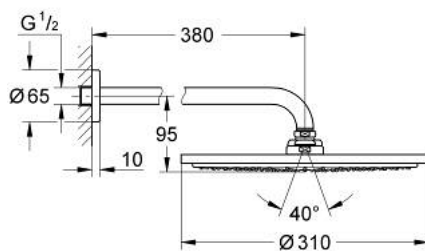

26 066 000 RAINSHOWER COSMOPOLITAN 310 HEAD SHOWER SET 380 MM, 1 SPRAY

PRODUCT DESCRIPTION

- Colour: chrome
- consisting of:
 - head shower Rainshower Cosmopolitan 310 (27 478)
 - material: metal
 - spray pattern: Rain
 - maximum flow rate (at 3 bar): 8 l/min
 - shower arm Rainshower 380 mm (28 361)
- GROHE EcoJoy - less water, perfect flow
- GROHE DreamSpray - perfect spray pattern
- GROHE LongLife finish
- GROHE SpeedClean - effortless limescale removal
- suitable for instantaneous heater
- min. recommended pressure 1.0 bar

26 066 000 **RAINSHOWER COSMOPOLITAN 310 HEAD SHOWER SET 380 MM, 1 SPRAY**

SPARE PARTS

1: Escutcheon (Spare part-nr. 11741000)

2: Spare part set (Spare part-nr. 45933000)