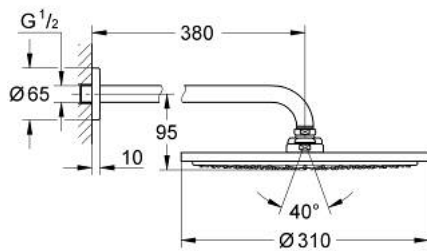

26 066 000 RAINSHOWER COSMOPOLITAN 310 HEAD SHOWER SET 380 MM, 1 SPRAY

PRODUCT DESCRIPTION

- Tyc: Chrome
- consisting of:
 - head shower Rainshower Cosmopolitan 310 (27 478)
 - material: metal
 - spray pattern: Rain
 - maximum flow rate (at 3 bar): 8 l/min
 - shower arm Rainshower 380 mm (28 361)
- GROHE EcoJoy - Less water, perfect flow
- GROHE DreamSpray - perfect spray pattern
- GROHE LongLife finish
- GROHE SpeedClean - effortless limescale removal
- suitable for instantaneous heater
- min. recommended pressure 1.0 bar

26 066 000 **RAINSHOWER COSMOPOLITAN 310 HEAD SHOWER SET 380 MM, 1 SPRAY**

SPARE PARTS

1: Escutcheon (Spare part-nr. 11741000)

2: Spare part set (Spare part-nr. 45933000)