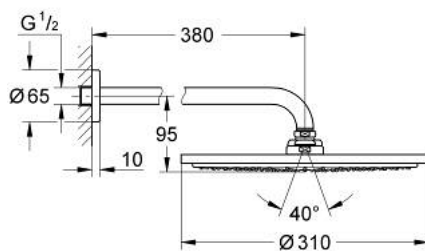

26 066 A00 RAINSHOWER COSMOPOLITAN 310 HEAD SHOWER SET 380 MM, 1 SPRAY

PRODUCT DESCRIPTION

- Colour: hard graphite
- consisting of:
 - head shower Rainshower Cosmopolitan 310
 - material: metal
 - spray pattern: Rain
 - maximum flow rate (at 3 bar): 8 l/min
 - shower arm Rainshower 380 mm
- GROHE EcoJoy - less water, perfect flow
- GROHE DreamSpray - perfect spray pattern
- GROHE LongLife finish
- GROHE SpeedClean - effortless limescale removal
- suitable for instantaneous heater
- min. recommended pressure 1.0 bar

26 066 A00 **RAINSHOWER COSMOPOLITAN 310 HEAD SHOWER SET 380 MM, 1 SPRAY**

SPARE PARTS

1: escutcheon (Spare part-nr. 11741A00)

2: Spare part set (Spare part-nr. 45933000)