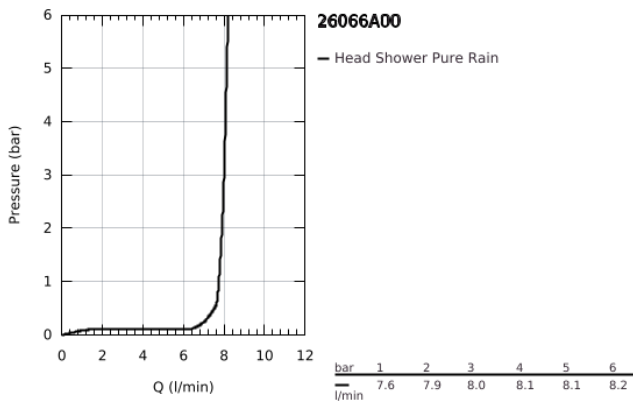

26 066 A00 RAINSHOWER COSMOPOLITAN 310 HEAD SHOWER SET 380 MM, 1 SPRAY

PRODUCT DESCRIPTION

- Colour: hard graphite
- consisting of:
 - head shower Rainshower Cosmopolitan 310
 - material: metal
 - spray pattern: Rain
 - maximum flow rate (at 3 bar): 8 l/min
 - shower arm Rainshower 380 mm
- GROHE EcoJoy - less water, perfect flow
- GROHE DreamSpray - perfect spray pattern
- GROHE LongLife finish
- GROHE SpeedClean - effortless limescale removal
- suitable for instantaneous heater
- min. recommended pressure 1.0 bar

26 066 A00 **RAINSHOWER COSMOPOLITAN 310 HEAD SHOWER SET 380 MM, 1 SPRAY**

SPARE PARTS

1: escutcheon (Spare part-nr. 11741A00)

2: Spare part set (Spare part-nr. 45933000)