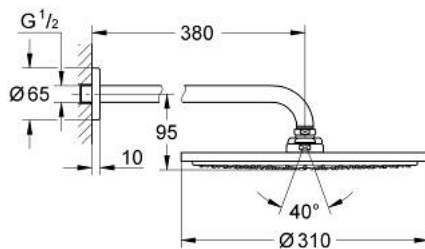

## 26 066 AL0 RAINSHOWER COSMOPOLITAN 310 HEAD SHOWER SET 380 MM, 1 SPRAY

### PRODUCT DESCRIPTION

- Colour: brushed hard graphite
- consisting of:
  - head shower Rainshower Cosmopolitan 310
  - material: metal
  - spray pattern: Rain
  - maximum flow rate (at 3 bar): 8 l/min
  - shower arm Rainshower 380 mm
- GROHE EcoJoy - less water, perfect flow
- GROHE DreamSpray - perfect spray pattern
- GROHE LongLife finish
- GROHE SpeedClean - effortless limescale removal
- suitable for instantaneous heater
- min. recommended pressure 1.0 bar

26 066 AL0 **RAINSHOWER COSMOPOLITAN 310 HEAD SHOWER SET 380 MM, 1 SPRAY**

**SPARE PARTS**

1: Escutcheon (Spare part-nr. 11741AL0)

2: Spare part set (Spare part-nr. 45933000)