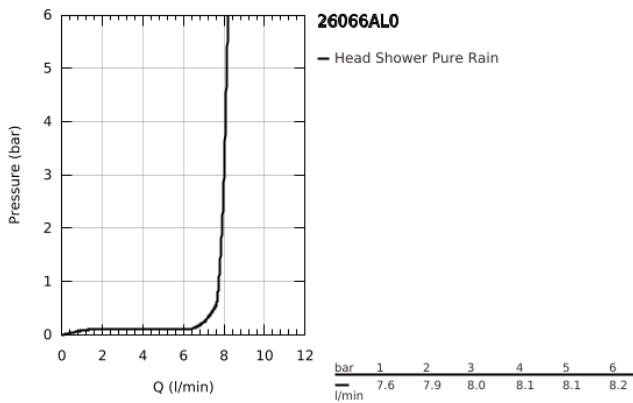

## 26 066 AL0 RAINSHOWER COSMOPOLITAN 310 HEAD SHOWER SET 380 MM, 1 SPRAY

### PRODUCT DESCRIPTION

- Colour: brushed hard graphite
- consisting of:
  - head shower Rainshower Cosmopolitan 310
  - material: metal
  - spray pattern: Rain
  - maximum flow rate (at 3 bar): 8 l/min
  - shower arm Rainshower 380 mm
- GROHE EcoJoy - less water, perfect flow
- GROHE DreamSpray - perfect spray pattern
- GROHE LongLife finish
- GROHE SpeedClean - effortless limescale removal
- suitable for instantaneous heater
- min. recommended pressure 1.0 bar

26 066 AL0 **RAINSHOWER COSMOPOLITAN 310 HEAD SHOWER SET 380 MM, 1 SPRAY**

**SPARE PARTS**

1: Escutcheon (Spare part-nr. 11741AL0)

2: Spare part set (Spare part-nr. 45933000)