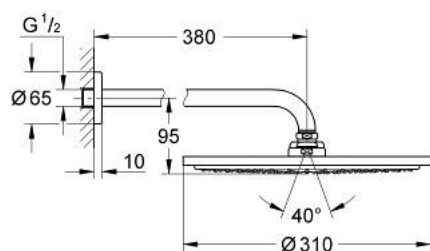

26 066 AL0 RAINSHOWER COSMOPOLITAN 310 HEAD SHOWER SET 380 MM, 1 SPRAY

PRODUCT DESCRIPTION

- Tyc: brushed hard graphite
- consisting of:
 - head shower Rainshower Cosmopolitan 310
 - material: metal
 - spray pattern: Rain
 - maximum flow rate (at 3 bar): 8 l/min
 - shower arm Rainshower 380 mm
- GROHE EcoJoy - Less water, perfect flow
- GROHE DreamSpray - perfect spray pattern
- GROHE LongLife finish
- GROHE SpeedClean - effortless limescale removal
- suitable for instantaneous heater
- min. recommended pressure 1.0 bar

26 066 AL0 **RAINSHOWER COSMOPOLITAN 310 HEAD SHOWER SET 380 MM, 1 SPRAY**

SPARE PARTS

1: Escutcheon (Spare part-nr. 11741AL0)

2: Spare part set (Spare part-nr. 45933000)