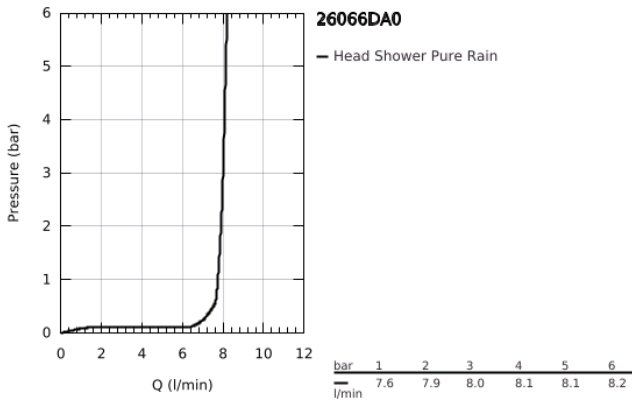

26 066 DA0 **RAINSHOWER COSMOPOLITAN 310 HEAD SHOWER SET 380 MM, 1 SPRAY**

**PRODUCT DESCRIPTION**

- Colour: warm sunset
- consisting of:
  - head shower Rainshower Cosmopolitan 310
  - material: metal
  - spray pattern: Rain
  - maximum flow rate (at 3 bar): 8 l/min
  - shower arm Rainshower 380 mm
- GROHE EcoJoy - less water, perfect flow
- GROHE DreamSpray - perfect spray pattern
- GROHE LongLife finish
- GROHE SpeedClean - effortless limescale removal
- suitable for instantaneous heater
- min. recommended pressure 1.0 bar

26 066 DA0 **RAINSHOWER COSMOPOLITAN 310 HEAD SHOWER SET 380 MM, 1 SPRAY**

**SPARE PARTS**

1: escutcheon (Spare part-nr. 11741DA0)

2: Spare part set (Spare part-nr. 45933000)