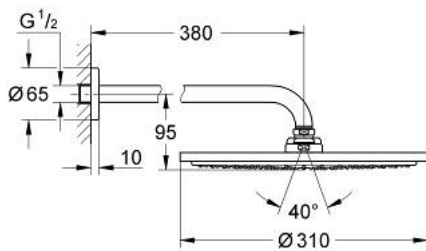

26 066 DA0 **RAINSHOWER COSMOPOLITAN 310 HEAD SHOWER SET 380 MM, 1 SPRAY**

**PRODUCT DESCRIPTION**

- Colour: warm sunset
- consisting of:
  - head shower Rainshower Cosmopolitan 310
  - material: metal
  - spray pattern: Rain
  - maximum flow rate (at 3 bar): 8 l/min
  - shower arm Rainshower 380 mm
- GROHE EcoJoy - less water, perfect flow
- GROHE DreamSpray - perfect spray pattern
- GROHE LongLife finish
- GROHE SpeedClean - effortless limescale removal
- suitable for instantaneous heater
- min. recommended pressure 1.0 bar

26 066 DA0 **RAINSHOWER COSMOPOLITAN 310 HEAD SHOWER SET 380 MM, 1 SPRAY**

**SPARE PARTS**

1: escutcheon (Spare part-nr. 11741DA0)

2: Spare part set (Spare part-nr. 45933000)