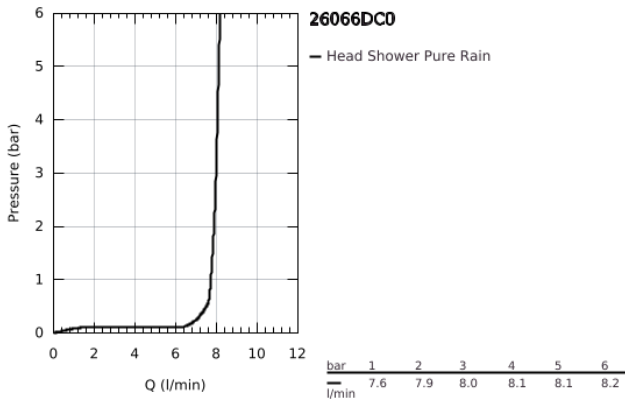

26 066 DC0 **RAINSHOWER COSMOPOLITAN 310 HEAD SHOWER SET 380 MM, 1 SPRAY**

PRODUCT DESCRIPTION

- Colour: supersteel
- consisting of:
 - head shower Rainshower Cosmopolitan 310
 - material: metal
 - spray pattern: Rain
 - maximum flow rate (at 3 bar): 8 l/min
 - shower arm Rainshower 380 mm
- GROHE EcoJoy - less water, perfect flow
- GROHE DreamSpray - perfect spray pattern
- GROHE LongLife finish
- GROHE SpeedClean - effortless limescale removal
- suitable for instantaneous heater
- min. recommended pressure 1.0 bar

26 066 DC0 **RAINSHOWER COSMOPOLITAN 310 HEAD SHOWER SET 380 MM, 1 SPRAY**

SPARE PARTS

1: Escutcheon (Spare part-nr. 11741DC0)

2: Spare part set (Spare part-nr. 45933000)