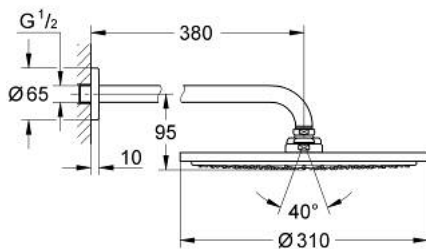

26 066 DC0 **RAINSHOWER COSMOPOLITAN 310 HEAD SHOWER SET 380 MM, 1 SPRAY**

PRODUCT DESCRIPTION

- Colour: supersteel
- consisting of:
 - head shower Rainshower Cosmopolitan 310
 - material: metal
 - spray pattern: Rain
 - maximum flow rate (at 3 bar): 8 l/min
 - shower arm Rainshower 380 mm
- GROHE EcoJoy - less water, perfect flow
- GROHE DreamSpray - perfect spray pattern
- GROHE LongLife finish
- GROHE SpeedClean - effortless limescale removal
- suitable for instantaneous heater
- min. recommended pressure 1.0 bar

26 066 DC0 **RAINSHOWER COSMOPOLITAN 310 HEAD SHOWER SET 380 MM, 1 SPRAY**

SPARE PARTS

1: Escutcheon (Spare part-nr. 11741DC0)

2: Spare part set (Spare part-nr. 45933000)