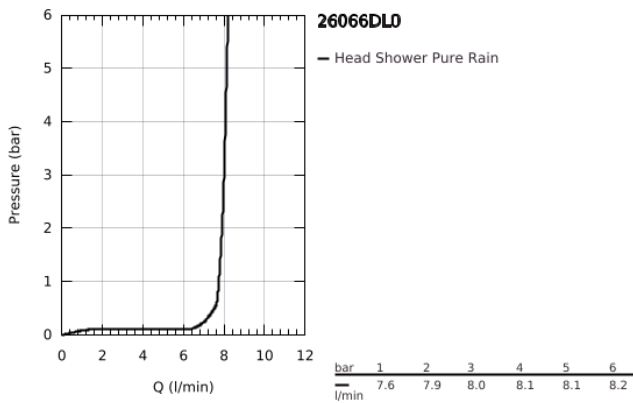

26 066 DL0 RAINSHOWER COSMOPOLITAN 310 HEAD SHOWER SET 380 MM, 1 SPRAY

PRODUCT DESCRIPTION

- Colour: brushed warm sunset
- consisting of:
 - head shower Rainshower Cosmopolitan 310
 - material: metal
 - spray pattern: Rain
 - maximum flow rate (at 3 bar): 8 l/min
 - shower arm Rainshower 380 mm
- GROHE EcoJoy - less water, perfect flow
- GROHE DreamSpray - perfect spray pattern
- GROHE LongLife finish
- GROHE SpeedClean - effortless limescale removal
- suitable for instantaneous heater
- min. recommended pressure 1.0 bar

26 066 DL0 **RAINSHOWER COSMOPOLITAN 310 HEAD SHOWER SET 380 MM, 1 SPRAY**

SPARE PARTS

1: escutcheon (Spare part-nr. 11741DL0)

2: Spare part set (Spare part-nr. 45933000)