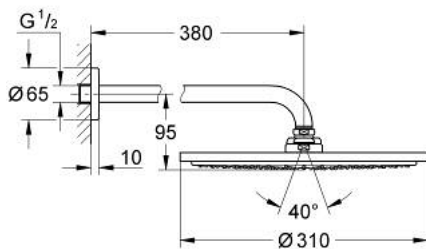

26 066 DL0 RAINSHOWER COSMOPOLITAN 310 HEAD SHOWER SET 380 MM, 1 SPRAY

PRODUCT DESCRIPTION

- Colour: brushed warm sunset
- consisting of:
 - head shower Rainshower Cosmopolitan 310
 - material: metal
 - spray pattern: Rain
 - maximum flow rate (at 3 bar): 8 l/min
 - shower arm Rainshower 380 mm
- GROHE EcoJoy - less water, perfect flow
- GROHE DreamSpray - perfect spray pattern
- GROHE LongLife finish
- GROHE SpeedClean - effortless limescale removal
- suitable for instantaneous heater
- min. recommended pressure 1.0 bar

26 066 DL0 **RAINSHOWER COSMOPOLITAN 310 HEAD SHOWER SET 380 MM, 1 SPRAY**

SPARE PARTS

1: escutcheon (Spare part-nr. 11741DL0)

2: Spare part set (Spare part-nr. 45933000)