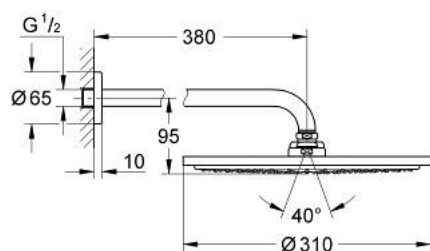

26 066 DL0 RAINSHOWER COSMOPOLITAN 310 HEAD SHOWER SET 380 MM, 1 SPRAY

PRODUCT DESCRIPTION

- Tyc: brushed warm sunset
- consisting of:
 - head shower Rainshower Cosmopolitan 310
 - material: metal
 - spray pattern: Rain
 - maximum flow rate (at 3 bar): 8 l/min
 - shower arm Rainshower 380 mm
- GROHE EcoJoy - Less water, perfect flow
- GROHE DreamSpray - perfect spray pattern
- GROHE LongLife finish
- GROHE SpeedClean - effortless limescale removal
- suitable for instantaneous heater
- min. recommended pressure 1.0 bar

26 066 DL0 **RAINSHOWER COSMOPOLITAN 310 HEAD SHOWER SET 380 MM, 1 SPRAY**

SPARE PARTS

1: escutcheon (Spare part-nr. 11741DL0)

2: Spare part set (Spare part-nr. 45933000)