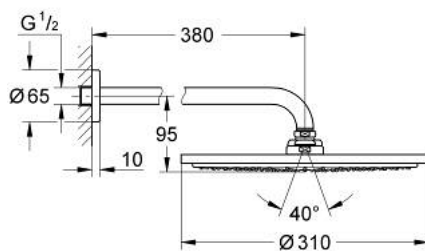

## 26 066 GL0 RAINSHOWER COSMOPOLITAN 310 HEAD SHOWER SET 380 MM, 1 SPRAY

### PRODUCT DESCRIPTION

- Colour: cool sunrise
- consisting of:
  - head shower Rainshower Cosmopolitan 310
  - material: metal
  - spray pattern: Rain
  - maximum flow rate (at 3 bar): 8 l/min
  - shower arm Rainshower 380 mm
- GROHE EcoJoy - less water, perfect flow
- GROHE DreamSpray - perfect spray pattern
- GROHE LongLife finish
- GROHE SpeedClean - effortless limescale removal
- suitable for instantaneous heater
- min. recommended pressure 1.0 bar

26 066 GL0 **RAINSHOWER COSMOPOLITAN 310 HEAD SHOWER SET 380 MM, 1 SPRAY**

**SPARE PARTS**

1: escutcheon (Spare part-nr. 11741GL0)

2: Spare part set (Spare part-nr. 45933000)