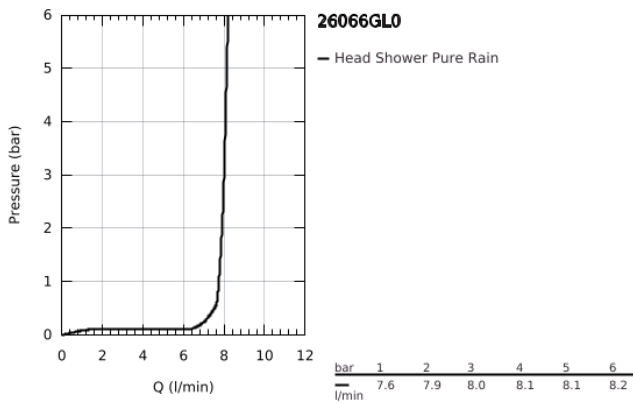

## 26 066 GL0 RAINSHOWER COSMOPOLITAN 310 HEAD SHOWER SET 380 MM, 1 SPRAY

### PRODUCT DESCRIPTION

- Colour: cool sunrise
- consisting of:
  - head shower Rainshower Cosmopolitan 310
  - material: metal
  - spray pattern: Rain
  - maximum flow rate (at 3 bar): 8 l/min
  - shower arm Rainshower 380 mm
- GROHE EcoJoy - less water, perfect flow
- GROHE DreamSpray - perfect spray pattern
- GROHE LongLife finish
- GROHE SpeedClean - effortless limescale removal
- suitable for instantaneous heater
- min. recommended pressure 1.0 bar

26 066 GL0 **RAINSHOWER COSMOPOLITAN 310 HEAD SHOWER SET 380 MM, 1 SPRAY**

**SPARE PARTS**

1: escutcheon (Spare part-nr. 11741GL0)

2: Spare part set (Spare part-nr. 45933000)