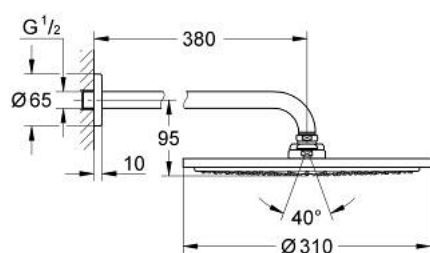

26 066 GL0 RAINSHOWER COSMOPOLITAN 310 HEAD SHOWER SET 380 MM, 1 SPRAY

PRODUCT DESCRIPTION

- Tyc: cool sunrise
- consisting of:
 - head shower Rainshower Cosmopolitan 310
 - material: metal
 - spray pattern: Rain
 - maximum flow rate (at 3 bar): 8 l/min
 - shower arm Rainshower 380 mm
- GROHE EcoJoy - Less water, perfect flow
- GROHE DreamSpray - perfect spray pattern
- GROHE LongLife finish
- GROHE SpeedClean - effortless limescale removal
- suitable for instantaneous heater
- min. recommended pressure 1.0 bar

26 066 GL0 **RAINSHOWER COSMOPOLITAN 310 HEAD SHOWER SET 380 MM, 1 SPRAY**

SPARE PARTS

1: escutcheon (Spare part-nr. 11741GL0)

2: Spare part set (Spare part-nr. 45933000)