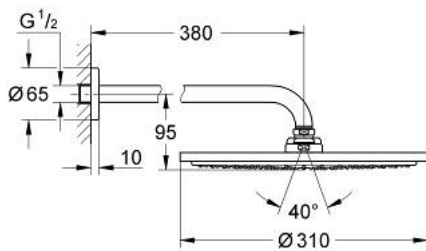

26 066 GN0 RAINSHOWER COSMOPOLITAN 310 HEAD SHOWER SET 380 MM, 1 SPRAY

PRODUCT DESCRIPTION

- Colour: brushed cool sunrise
- consisting of:
 - head shower Rainshower Cosmopolitan 310
 - material: metal
 - spray pattern: Rain
 - maximum flow rate (at 3 bar): 8 l/min
 - shower arm Rainshower 380 mm
- GROHE EcoJoy - less water, perfect flow
- GROHE DreamSpray - perfect spray pattern
- GROHE LongLife finish
- GROHE SpeedClean - effortless limescale removal
- suitable for instantaneous heater
- min. recommended pressure 1.0 bar

26 066 GN0 **RAINSHOWER COSMOPOLITAN 310 HEAD SHOWER SET 380 MM, 1 SPRAY**

SPARE PARTS

1: escutcheon (Spare part-nr. 11741GN0)

2: Spare part set (Spare part-nr. 45933000)