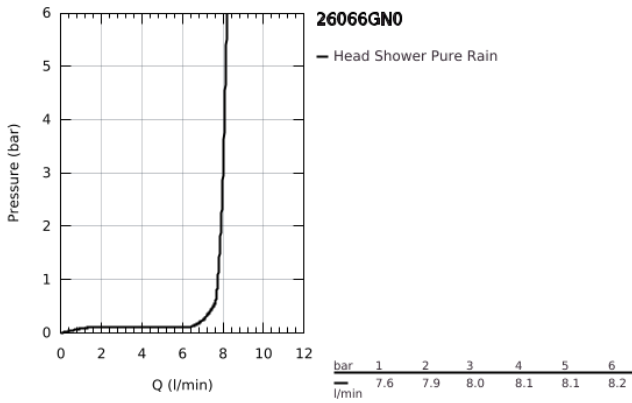

26 066 GN0 RAINSHOWER COSMOPOLITAN 310 HEAD SHOWER SET 380 MM, 1 SPRAY

PRODUCT DESCRIPTION

- Colour: brushed cool sunrise
- consisting of:
 - head shower Rainshower Cosmopolitan 310
 - material: metal
 - spray pattern: Rain
 - maximum flow rate (at 3 bar): 8 l/min
 - shower arm Rainshower 380 mm
- GROHE EcoJoy - less water, perfect flow
- GROHE DreamSpray - perfect spray pattern
- GROHE LongLife finish
- GROHE SpeedClean - effortless limescale removal
- suitable for instantaneous heater
- min. recommended pressure 1.0 bar

26 066 GN0 **RAINSHOWER COSMOPOLITAN 310 HEAD SHOWER SET 380 MM, 1 SPRAY**

SPARE PARTS

1: escutcheon (Spare part-nr. 11741GN0)

2: Spare part set (Spare part-nr. 45933000)