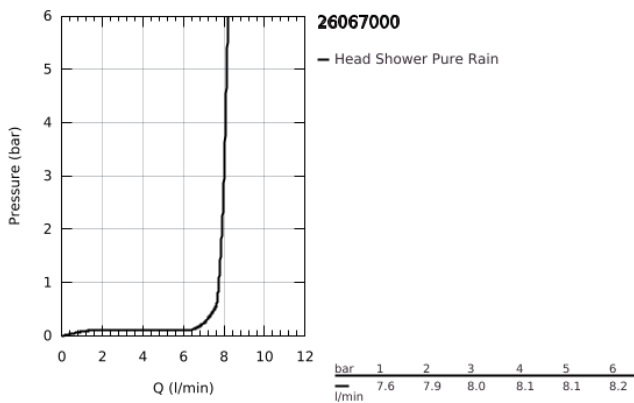

26 067 000 **RAINSHOWER COSMOPOLITAN 310 HEAD SHOWER SET CEILING 142 MM, 1 SPRAY**

**PRODUCT DESCRIPTION**

- Colour: chrome
- consisting of:
  - head shower Rainshower Cosmopolitan 310 (27 478)
- material: metal
- spray pattern: Rain
- maximum flow rate (at 3 bar): 8 l/min
- Rainshower shower arm ceiling 142 mm (28 724)
- GROHE DreamSpray - perfect spray pattern
- GROHE LongLife finish
- GROHE SpeedClean - effortless limescale removal
- suitable for instantaneous heater
- min. recommended pressure 1.0 bar

26 067 000 **RAINSHOWER COSMOPOLITAN 310 HEAD SHOWER SET CEILING 142 MM, 1  
SPRAY**

**SPARE PARTS**

1: Escutcheon (Spare part-nr. 11741000)

2: Spare part set (Spare part-nr. 45933000)