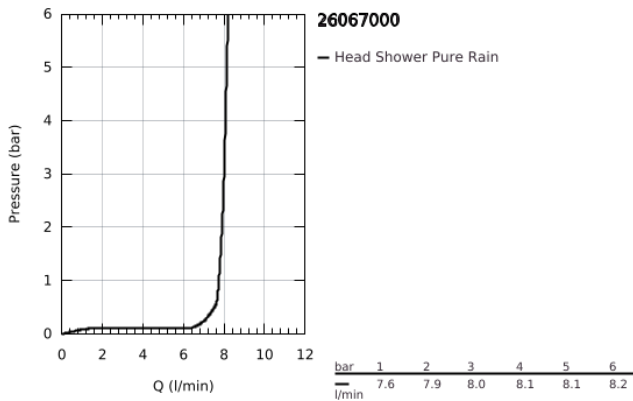

26 067 000 RAINSHOWER COSMOPOLITAN 310 HEAD SHOWER SET CEILING 142 MM, 1 SPRAY

PRODUCT DESCRIPTION

- Colour: chrome
- consisting of:
 - head shower Rainshower Cosmopolitan 310 (27 478)
 - material: metal
 - spray pattern: Rain
- maximum flow rate (at 3 bar): 8 l/min
- Rainshower shower arm ceiling 142 mm (28 724)
- GROHE EcoJoy - less water, perfect flow
- GROHE DreamSpray - perfect spray pattern
- GROHE LongLife finish
- GROHE SpeedClean - effortless limescale removal
- suitable for instantaneous heater
- min. recommended pressure 1.0 bar

26 067 000 **RAINSHOWER COSMOPOLITAN 310 HEAD SHOWER SET CEILING 142 MM, 1
SPRAY**

SPARE PARTS

1: Escutcheon (Spare part-nr. 11741000)

2: Spare part set (Spare part-nr. 45933000)