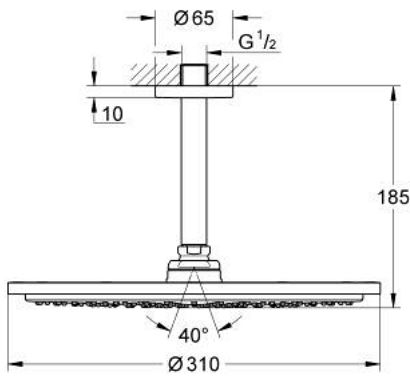

26 067 000 RAINSHOWER COSMOPOLITAN 310 HEAD SHOWER SET CEILING 142 MM, 1 SPRAY

PRODUCT DESCRIPTION

- Colour: chrome
- consisting of:
 - head shower Rainshower Cosmopolitan 310 (27 478)
 - material: metal
 - spray pattern: Rain
- maximum flow rate (at 3 bar): 8 l/min
- Rainshower shower arm ceiling 142 mm (28 724)
- GROHE EcoJoy - less water, perfect flow
- GROHE DreamSpray - perfect spray pattern
- GROHE LongLife finish
- GROHE SpeedClean - effortless limescale removal
- suitable for instantaneous heater
- min. recommended pressure 1.0 bar

26 067 000 **RAINSHOWER COSMOPOLITAN 310 HEAD SHOWER SET CEILING 142 MM, 1
SPRAY**

SPARE PARTS

1: Escutcheon (Spare part-nr. 11741000)

2: Spare part set (Spare part-nr. 45933000)