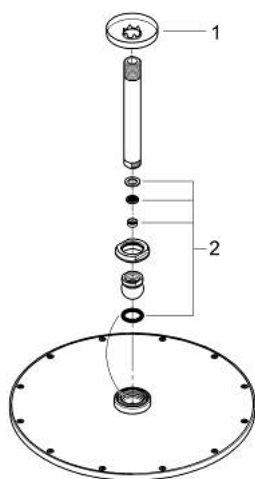

26 067 000 RAINSHOWER COSMOPOLITAN 310 HEAD SHOWER SET CEILING 142 MM, 1 SPRAY

PRODUCT DESCRIPTION

- Colour: chrome
- consisting of:
 - head shower Rainshower Cosmopolitan 310 (27 478)
 - material: metal
 - spray pattern: Rain
- maximum flow rate (at 3 bar): 8 l/min
- Rainshower shower arm ceiling 142 mm (28 724)
- GROHE EcoJoy - less water, perfect flow
- GROHE DreamSpray - perfect spray pattern
- GROHE LongLife finish
- GROHE SpeedClean - effortless limescale removal
- suitable for instantaneous heater
- min. recommended pressure 1.0 bar

26 067 000 **RAINSHOWER COSMOPOLITAN 310 HEAD SHOWER SET CEILING 142 MM, 1
SPRAY**

SPARE PARTS

1: Escutcheon (Spare part-nr. 11741000)

2: Spare part set (Spare part-nr. 45933000)