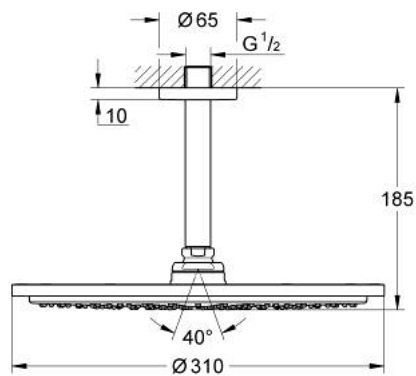

26 067 000 **RAINSHOWER COSMOPOLITAN 310 HEAD SHOWER SET CEILING 142 MM, 1 SPRAY**

**PRODUCT DESCRIPTION**

- Colour: chrome
- consisting of:
  - head shower Rainshower Cosmopolitan 310 (27 478)
- material: metal
- spray pattern: Rain
- maximum flow rate (at 3 bar): 8 l/min
- Rainshower shower arm ceiling 142 mm (28 724)
- GROHE DreamSpray - perfect spray pattern
- GROHE LongLife finish
- GROHE SpeedClean - effortless limescale removal
- suitable for instantaneous heater
- min. recommended pressure 1.0 bar

26 067 000 **RAINSHOWER COSMOPOLITAN 310 HEAD SHOWER SET CEILING 142 MM, 1  
SPRAY**

**SPARE PARTS**

1: Escutcheon (Spare part-nr. 11741000)

2: Spare part set (Spare part-nr. 45933000)