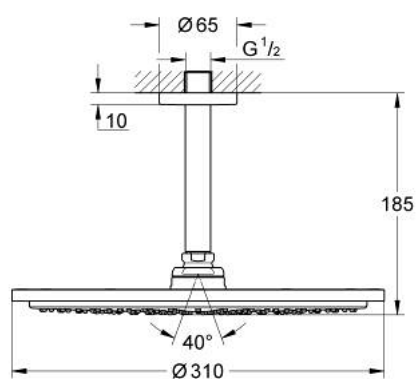

26 067 000 RAINSHOWER COSMOPOLITAN 310 HEAD SHOWER SET CEILING 142 MM, 1 SPRAY

PRODUCT DESCRIPTION

- Tyc: Chrome
- consisting of:
 - head shower Rainshower Cosmopolitan 310 (27 478)
 - material: metal
 - spray pattern: Rain
- maximum flow rate (at 3 bar): 8 l/min
- Rainshower shower arm ceiling 142 mm (28 724)
- GROHE EcoJoy - Less water, perfect flow
- GROHE DreamSpray - perfect spray pattern
- GROHE LongLife finish
- GROHE SpeedClean - effortless limescale removal
- suitable for instantaneous heater
- min. recommended pressure 1.0 bar

26 067 000 **RAINSHOWER COSMOPOLITAN 310 HEAD SHOWER SET CEILING 142 MM, 1
SPRAY**

SPARE PARTS

- 1: Escutcheon (Spare part-nr. 11741000)
- 2: Spare part set (Spare part-nr. 45933000)