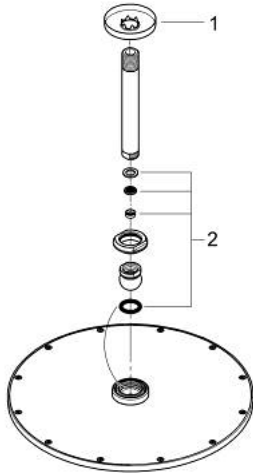

26 067 000 RAINSHOWER COSMOPOLITAN 310 HEAD SHOWER SET CEILING 142 MM, 1 SPRAY

PRODUCT DESCRIPTION

- Tyc: Chrome
- consisting of:
 - head shower Rainshower Cosmopolitan 310 (27 478)
 - material: metal
 - spray pattern: Rain
- maximum flow rate (at 3 bar): 8 l/min
- Rainshower shower arm ceiling 142 mm (28 724)
- GROHE EcoJoy - Less water, perfect flow
- GROHE DreamSpray - perfect spray pattern
- GROHE LongLife finish
- GROHE SpeedClean - effortless limescale removal
- suitable for instantaneous heater
- min. recommended pressure 1.0 bar

26 067 000 **RAINSHOWER COSMOPOLITAN 310 HEAD SHOWER SET CEILING 142 MM, 1
SPRAY**

SPARE PARTS

- 1: Escutcheon (Spare part-nr. 11741000)
- 2: Spare part set (Spare part-nr. 45933000)