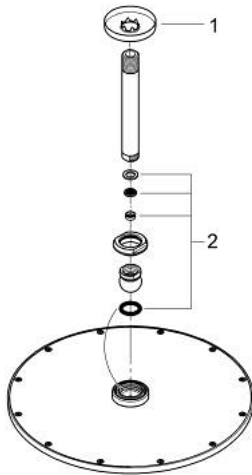

26 067 000 RAINSHOWER COSMOPOLITAN 310 HEAD SHOWER SET CEILING 142 MM, 1 SPRAY

PRODUCT DESCRIPTION

- Tyc: Chrome
- consisting of:
 - head shower Rainshower Cosmopolitan 310 (27 478)
 - material: metal
 - spray pattern: Rain
 - maximum flow rate (at 3 bar): 8 l/min
 - Rainshower shower arm ceiling 142 mm (28 724)
 - GROHE DreamSpray - perfect spray pattern
 - GROHE LongLife finish
 - GROHE SpeedClean - effortless limescale removal
 - suitable for instantaneous heater
 - min. recommended pressure 1.0 bar

26 067 000 **RAINSHOWER COSMOPOLITAN 310 HEAD SHOWER SET CEILING 142 MM, 1
SPRAY**

SPARE PARTS

- 1: Escutcheon (Spare part-nr. 11741000)
- 2: Spare part set (Spare part-nr. 45933000)