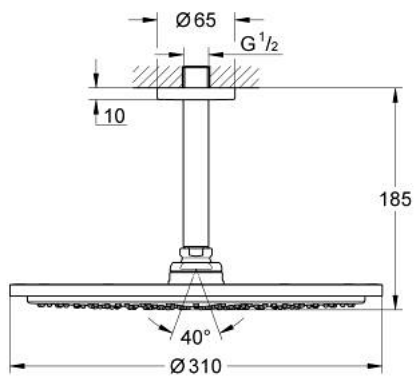

26 067 000 RAINSHOWER COSMOPOLITAN 310 HEAD SHOWER SET CEILING 142 MM, 1 SPRAY

PRODUCT DESCRIPTION

- Tyc: Chrome
- consisting of:
 - head shower Rainshower Cosmopolitan 310 (27 478)
 - material: metal
 - spray pattern: Rain
 - maximum flow rate (at 3 bar): 8 l/min
 - Rainshower shower arm ceiling 142 mm (28 724)
 - GROHE DreamSpray - perfect spray pattern
 - GROHE LongLife finish
 - GROHE SpeedClean - effortless limescale removal
 - suitable for instantaneous heater
 - min. recommended pressure 1.0 bar

26 067 000 **RAINSHOWER COSMOPOLITAN 310 HEAD SHOWER SET CEILING 142 MM, 1
SPRAY**

SPARE PARTS

- 1: Escutcheon (Spare part-nr. 11741000)
- 2: Spare part set (Spare part-nr. 45933000)