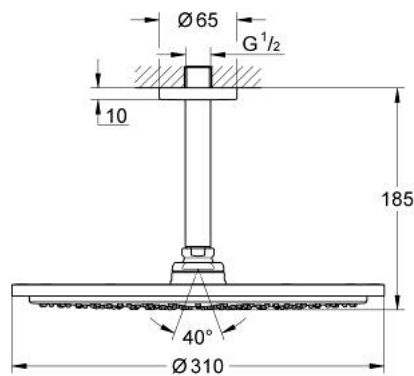

26 067 A00 RAINSHOWER COSMOPOLITAN 310 HEAD SHOWER SET CEILING 142 MM, 1 SPRAY

PRODUCT DESCRIPTION

- Colour: hard graphite
- consisting of:
 - head shower Rainshower Cosmopolitan 310
 - material: metal
 - spray pattern: Rain
- maximum flow rate (at 3 bar): 8 l/min
- Rainshower shower arm ceiling 142 mm
- GROHE EcoJoy - less water, perfect flow
- GROHE DreamSpray - perfect spray pattern
- GROHE LongLife finish
- GROHE SpeedClean - effortless limescale removal
- suitable for instantaneous heater
- min. recommended pressure 1.0 bar

26 067 A00 **RAINSHOWER COSMOPOLITAN 310 HEAD SHOWER SET CEILING 142 MM, 1
SPRAY**

SPARE PARTS

- 1: escutcheon (Spare part-nr. 11741A00)
- 2: Spare part set (Spare part-nr. 45933000)