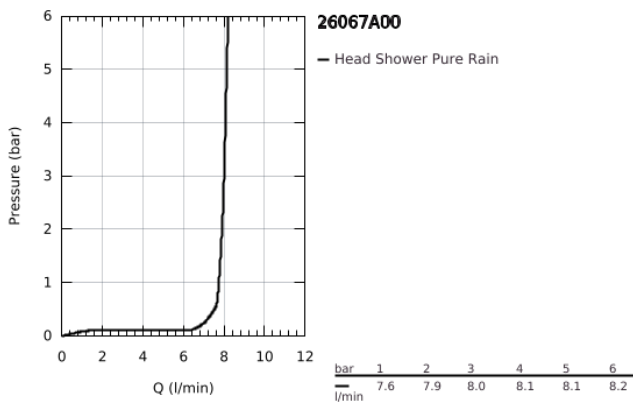

## 26 067 A00 RAINSHOWER COSMOPOLITAN 310 HEAD SHOWER SET CEILING 142 MM, 1 SPRAY

### PRODUCT DESCRIPTION

- Colour: hard graphite
- consisting of:
  - head shower Rainshower Cosmopolitan 310
- material: metal
- spray pattern: Rain
- maximum flow rate (at 3 bar): 8 l/min
- Rainshower shower arm ceiling 142 mm
- GROHE DreamSpray - perfect spray pattern
- GROHE LongLife finish
- GROHE SpeedClean - effortless limescale removal
- suitable for instantaneous heater
- min. recommended pressure 1.0 bar

26 067 A00 **RAINSHOWER COSMOPOLITAN 310 HEAD SHOWER SET CEILING 142 MM, 1  
SPRAY**

**SPARE PARTS**

- 1: escutcheon (Spare part-nr. 11741A00)
- 2: Spare part set (Spare part-nr. 45933000)