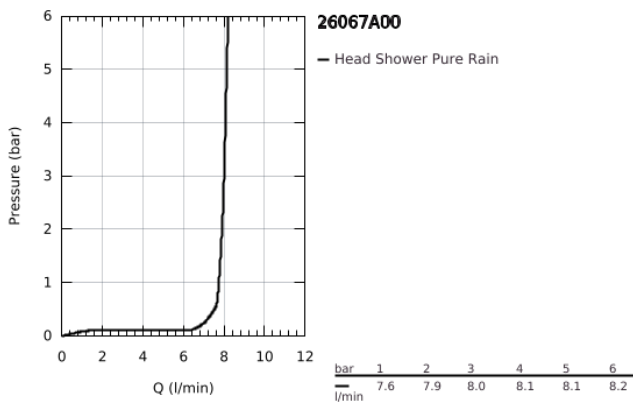

26 067 A00 RAINSHOWER COSMOPOLITAN 310 HEAD SHOWER SET CEILING 142 MM, 1 SPRAY

PRODUCT DESCRIPTION

- Colour: hard graphite
- consisting of:
 - head shower Rainshower Cosmopolitan 310
 - material: metal
 - spray pattern: Rain
- maximum flow rate (at 3 bar): 8 l/min
- Rainshower shower arm ceiling 142 mm
- GROHE EcoJoy - less water, perfect flow
- GROHE DreamSpray - perfect spray pattern
- GROHE LongLife finish
- GROHE SpeedClean - effortless limescale removal
- suitable for instantaneous heater
- min. recommended pressure 1.0 bar

26 067 A00 **RAINSHOWER COSMOPOLITAN 310 HEAD SHOWER SET CEILING 142 MM, 1
SPRAY**

SPARE PARTS

- 1: escutcheon (Spare part-nr. 11741A00)
- 2: Spare part set (Spare part-nr. 45933000)