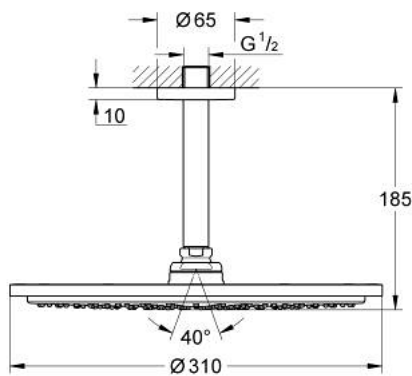

## 26 067 A00 RAINSHOWER COSMOPOLITAN 310 HEAD SHOWER SET CEILING 142 MM, 1 SPRAY

### PRODUCT DESCRIPTION

- Colour: hard graphite
- consisting of:
  - head shower Rainshower Cosmopolitan 310
- material: metal
- spray pattern: Rain
- maximum flow rate (at 3 bar): 8 l/min
- Rainshower shower arm ceiling 142 mm
- GROHE DreamSpray - perfect spray pattern
- GROHE LongLife finish
- GROHE SpeedClean - effortless limescale removal
- suitable for instantaneous heater
- min. recommended pressure 1.0 bar

26 067 A00 **RAINSHOWER COSMOPOLITAN 310 HEAD SHOWER SET CEILING 142 MM, 1  
SPRAY**

**SPARE PARTS**

- 1: escutcheon (Spare part-nr. 11741A00)
- 2: Spare part set (Spare part-nr. 45933000)