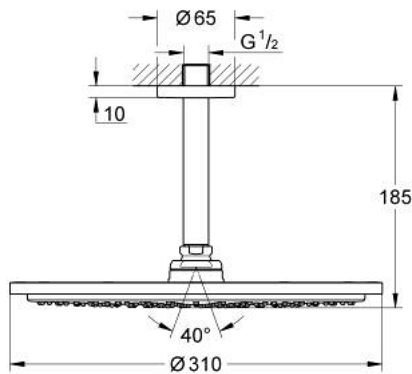

**26 067 AL0 RAINSHOWER COSMOPOLITAN 310 HEAD SHOWER SET CEILING 142 MM, 1 SPRAY**

**PRODUCT DESCRIPTION**

- Colour: brushed hard graphite
- consisting of:
  - head shower Rainshower Cosmopolitan 310
  - material: metal
  - spray pattern: Rain
- maximum flow rate (at 3 bar): 8 l/min
- Rainshower shower arm ceiling 142 mm
- GROHE EcoJoy - less water, perfect flow
- GROHE DreamSpray - perfect spray pattern
- GROHE LongLife finish
- GROHE SpeedClean - effortless limescale removal
- suitable for instantaneous heater
- min. recommended pressure 1.0 bar

26 067 AL0 RAINSHOWER COSMOPOLITAN 310 HEAD SHOWER SET CEILING 142 MM, 1  
SPRAY

**SPARE PARTS**

- 1: Escutcheon (Spare part-nr. 11741AL0)
- 2: Spare part set (Spare part-nr. 45933000)