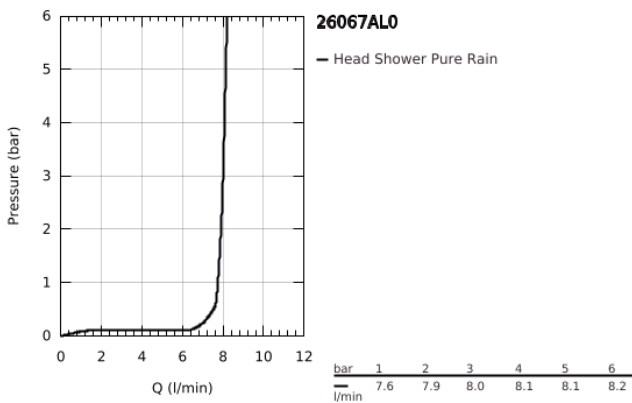

**26 067 AL0 RAINSHOWER COSMOPOLITAN 310 HEAD SHOWER SET CEILING 142 MM, 1 SPRAY**

**PRODUCT DESCRIPTION**

- Colour: brushed hard graphite
- consisting of:
  - head shower Rainshower Cosmopolitan 310
  - material: metal
  - spray pattern: Rain
- maximum flow rate (at 3 bar): 8 l/min
- Rainshower shower arm ceiling 142 mm
- GROHE EcoJoy - less water, perfect flow
- GROHE DreamSpray - perfect spray pattern
- GROHE LongLife finish
- GROHE SpeedClean - effortless limescale removal
- suitable for instantaneous heater
- min. recommended pressure 1.0 bar

26 067 AL0 RAINSHOWER COSMOPOLITAN 310 HEAD SHOWER SET CEILING 142 MM, 1  
SPRAY

**SPARE PARTS**

- 1: Escutcheon (Spare part-nr. 11741AL0)
- 2: Spare part set (Spare part-nr. 45933000)