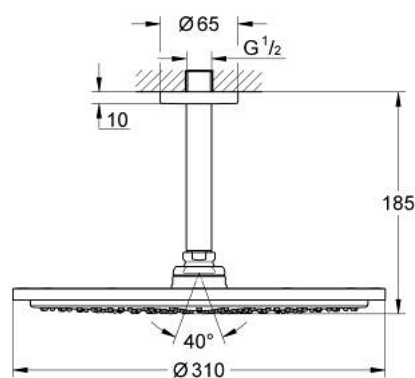

26 067 AL0 RAINSHOWER COSMOPOLITAN 310 HEAD SHOWER SET CEILING 142 MM, 1 SPRAY

PRODUCT DESCRIPTION

- Tyc: brushed hard graphite
- consisting of:
 - head shower Rainshower Cosmopolitan 310
 - material: metal
 - spray pattern: Rain
 - maximum flow rate (at 3 bar): 8 l/min
 - Rainshower shower arm ceiling 142 mm
 - GROHE EcoJoy - Less water, perfect flow
 - GROHE DreamSpray - perfect spray pattern
 - GROHE LongLife finish
 - GROHE SpeedClean - effortless limescale removal
 - suitable for instantaneous heater
 - min. recommended pressure 1.0 bar

26 067 AL0 RAINSHOWER COSMOPOLITAN 310 HEAD SHOWER SET CEILING 142 MM, 1
SPRAY

SPARE PARTS

- 1: Escutcheon (Spare part-nr. 11741AL0)
- 2: Spare part set (Spare part-nr. 45933000)