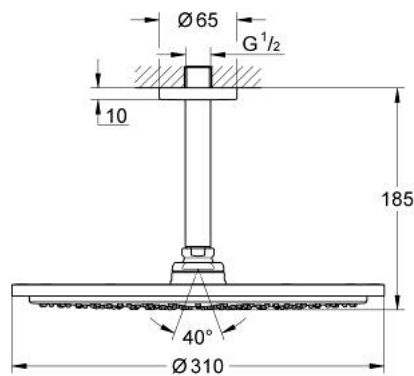

**26 067 DA0 RAINSHOWER COSMOPOLITAN 310 HEAD SHOWER SET CEILING 142 MM, 1 SPRAY**

**PRODUCT DESCRIPTION**

- Colour: warm sunset
- consisting of:
  - head shower Rainshower Cosmopolitan 310
  - material: metal
  - spray pattern: Rain
- maximum flow rate (at 3 bar): 8 l/min
- Rainshower shower arm ceiling 142 mm
- GROHE EcoJoy - less water, perfect flow
- GROHE DreamSpray - perfect spray pattern
- GROHE LongLife finish
- GROHE SpeedClean - effortless limescale removal
- suitable for instantaneous heater
- min. recommended pressure 1.0 bar

26 067 DA0 **RAINSHOWER COSMOPOLITAN 310 HEAD SHOWER SET CEILING 142 MM, 1  
SPRAY**

**SPARE PARTS**

- 1: escutcheon (Spare part-nr. 11741DA0)
- 2: Spare part set (Spare part-nr. 45933000)