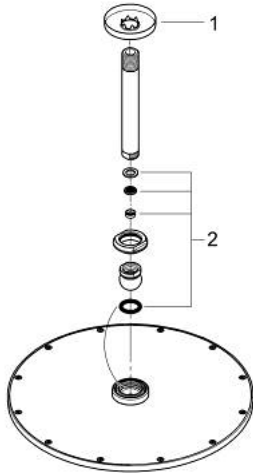

**26 067 DA0 RAINSHOWER COSMOPOLITAN 310 HEAD SHOWER SET CEILING 142 MM, 1 SPRAY**

**PRODUCT DESCRIPTION**

- Colour: warm sunset
- consisting of:
  - head shower Rainshower Cosmopolitan 310
  - material: metal
  - spray pattern: Rain
- maximum flow rate (at 3 bar): 8 l/min
- Rainshower shower arm ceiling 142 mm
- GROHE EcoJoy - less water, perfect flow
- GROHE DreamSpray - perfect spray pattern
- GROHE LongLife finish
- GROHE SpeedClean - effortless limescale removal
- suitable for instantaneous heater
- min. recommended pressure 1.0 bar

26 067 DA0 **RAINSHOWER COSMOPOLITAN 310 HEAD SHOWER SET CEILING 142 MM, 1  
SPRAY**

**SPARE PARTS**

- 1: escutcheon (Spare part-nr. 11741DA0)
- 2: Spare part set (Spare part-nr. 45933000)