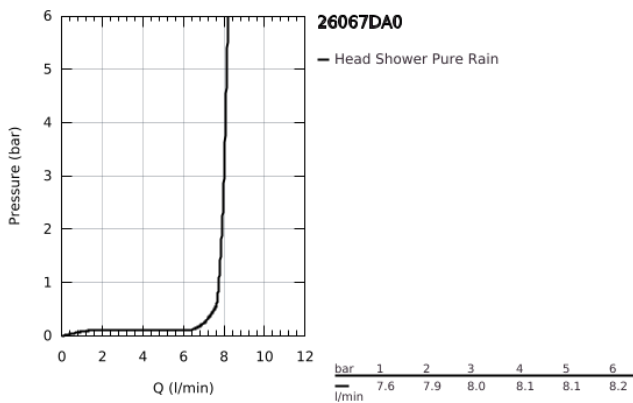

**26 067 DA0 RAINSHOWER COSMOPOLITAN 310 HEAD SHOWER SET CEILING 142 MM, 1 SPRAY**

**PRODUCT DESCRIPTION**

- Colour: warm sunset
- consisting of:
  - head shower Rainshower Cosmopolitan 310
  - material: metal
  - spray pattern: Rain
- maximum flow rate (at 3 bar): 8 l/min
- Rainshower shower arm ceiling 142 mm
- GROHE EcoJoy - less water, perfect flow
- GROHE DreamSpray - perfect spray pattern
- GROHE LongLife finish
- GROHE SpeedClean - effortless limescale removal
- suitable for instantaneous heater
- min. recommended pressure 1.0 bar

26 067 DA0 **RAINSHOWER COSMOPOLITAN 310 HEAD SHOWER SET CEILING 142 MM, 1  
SPRAY**

**SPARE PARTS**

- 1: escutcheon (Spare part-nr. 11741DA0)
- 2: Spare part set (Spare part-nr. 45933000)