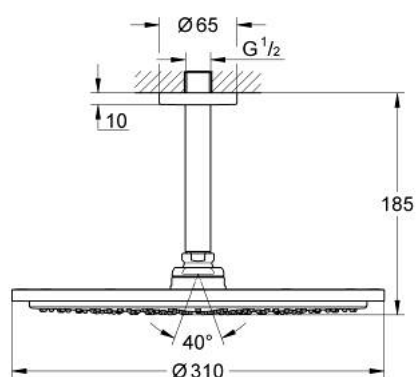

## 26 067 DA0 RAINSHOWER COSMOPOLITAN 310 HEAD SHOWER SET CEILING 142 MM, 1 SPRAY

### PRODUCT DESCRIPTION

- Tyc: warm sunset
- consisting of:
  - head shower Rainshower Cosmopolitan 310
  - material: metal
  - spray pattern: Rain
- maximum flow rate (at 3 bar): 8 l/min
- Rainshower shower arm ceiling 142 mm
- GROHE EcoJoy - Less water, perfect flow
- GROHE DreamSpray - perfect spray pattern
- GROHE LongLife finish
- GROHE SpeedClean - effortless limescale removal
- suitable for instantaneous heater
- min. recommended pressure 1.0 bar

26 067 DA0 **RAINSHOWER COSMOPOLITAN 310 HEAD SHOWER SET CEILING 142 MM, 1  
SPRAY**

**SPARE PARTS**

- 1: escutcheon (Spare part-nr. 11741DA0)
- 2: Spare part set (Spare part-nr. 45933000)