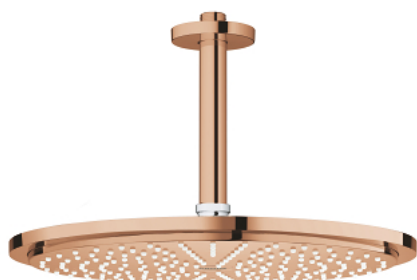

## 26 067 DA0 RAINSHOWER COSMOPOLITAN 310 HEAD SHOWER SET CEILING 142 MM, 1 SPRAY

### PRODUCT DESCRIPTION

- Tyc: warm sunset
- consisting of:
  - head shower Rainshower Cosmopolitan 310
  - material: metal
  - spray pattern: Rain
- maximum flow rate (at 3 bar): 8 l/min
- Rainshower shower arm ceiling 142 mm
- GROHE EcoJoy - Less water, perfect flow
- GROHE DreamSpray - perfect spray pattern
- GROHE LongLife finish
- GROHE SpeedClean - effortless limescale removal
- suitable for instantaneous heater
- min. recommended pressure 1.0 bar

26 067 DA0 **RAINSHOWER COSMOPOLITAN 310 HEAD SHOWER SET CEILING 142 MM, 1  
SPRAY**

**SPARE PARTS**

- 1: escutcheon (Spare part-nr. 11741DA0)
- 2: Spare part set (Spare part-nr. 45933000)