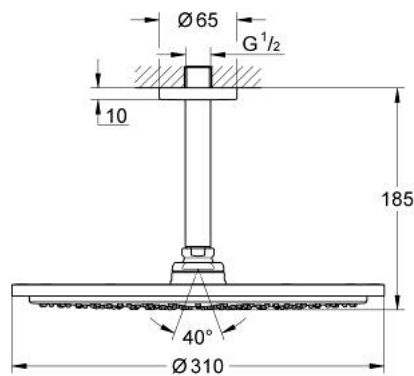

26 067 DC0 RAINSHOWER COSMOPOLITAN 310 HEAD SHOWER SET CEILING 142 MM, 1 SPRAY

PRODUCT DESCRIPTION

- Colour: supersteel
- consisting of:
 - head shower Rainshower Cosmopolitan 310
- material: metal
- spray pattern: Rain
- maximum flow rate (at 3 bar): 8 l/min
- Rainshower shower arm ceiling 142 mm
- GROHE EcoJoy - less water, perfect flow
- GROHE DreamSpray - perfect spray pattern
- GROHE LongLife finish
- GROHE SpeedClean - effortless limescale removal
- suitable for instantaneous heater
- min. recommended pressure 1.0 bar

26 067 DC0 **RAINSHOWER COSMOPOLITAN 310 HEAD SHOWER SET CEILING 142 MM, 1
SPRAY**

SPARE PARTS

- 1: Escutcheon (Spare part-nr. 11741DC0)
- 2: Spare part set (Spare part-nr. 45933000)