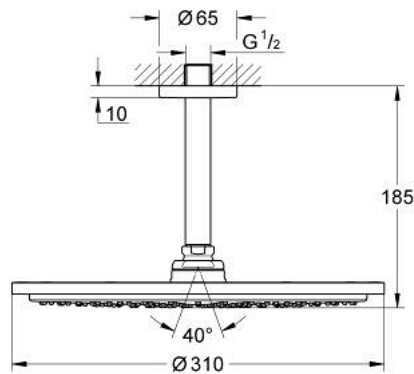

26 067 DC0 RAINSHOWER COSMOPOLITAN 310 HEAD SHOWER SET CEILING 142 MM, 1 SPRAY

PRODUCT DESCRIPTION

- Colour: supersteel
- consisting of:
 - head shower Rainshower Cosmopolitan 310
- material: metal
- spray pattern: Rain
- maximum flow rate (at 3 bar): 8 l/min
- Rainshower shower arm ceiling 142 mm
- GROHE DreamSpray - perfect spray pattern
- GROHE LongLife finish
- GROHE SpeedClean - effortless limescale removal
- suitable for instantaneous heater
- min. recommended pressure 1.0 bar

26 067 DC0 **RAINSHOWER COSMOPOLITAN 310 HEAD SHOWER SET CEILING 142 MM, 1
SPRAY**

SPARE PARTS

- 1: Escutcheon (Spare part-nr. 11741DC0)
- 2: Spare part set (Spare part-nr. 45933000)