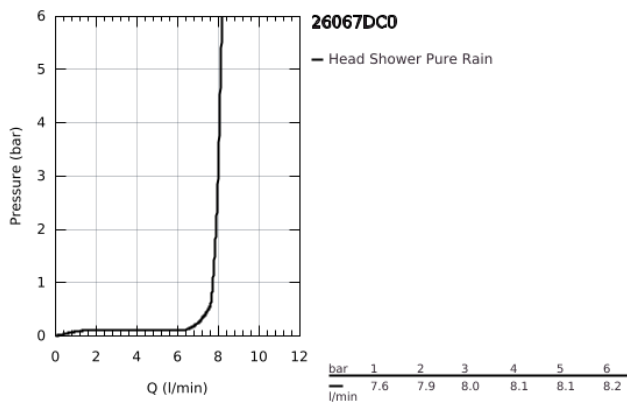

26 067 DC0 RAINSHOWER COSMOPOLITAN 310 HEAD SHOWER SET CEILING 142 MM, 1 SPRAY

PRODUCT DESCRIPTION

- Colour: supersteel
- consisting of:
 - head shower Rainshower Cosmopolitan 310
- material: metal
- spray pattern: Rain
- maximum flow rate (at 3 bar): 8 l/min
- Rainshower shower arm ceiling 142 mm
- GROHE DreamSpray - perfect spray pattern
- GROHE LongLife finish
- GROHE SpeedClean - effortless limescale removal
- suitable for instantaneous heater
- min. recommended pressure 1.0 bar

26 067 DC0 **RAINSHOWER COSMOPOLITAN 310 HEAD SHOWER SET CEILING 142 MM, 1
SPRAY**

SPARE PARTS

- 1: Escutcheon (Spare part-nr. 11741DC0)
- 2: Spare part set (Spare part-nr. 45933000)