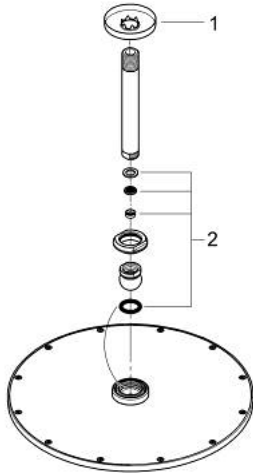

26 067 DC0 RAINSHOWER COSMOPOLITAN 310 HEAD SHOWER SET CEILING 142 MM, 1 SPRAY

PRODUCT DESCRIPTION

- Colour: supersteel
- consisting of:
 - head shower Rainshower Cosmopolitan 310
- material: metal
- spray pattern: Rain
- maximum flow rate (at 3 bar): 8 l/min
- Rainshower shower arm ceiling 142 mm
- GROHE DreamSpray - perfect spray pattern
- GROHE LongLife finish
- GROHE SpeedClean - effortless limescale removal
- suitable for instantaneous heater
- min. recommended pressure 1.0 bar

26 067 DC0 **RAINSHOWER COSMOPOLITAN 310 HEAD SHOWER SET CEILING 142 MM, 1
SPRAY**

SPARE PARTS

- 1: Escutcheon (Spare part-nr. 11741DC0)
- 2: Spare part set (Spare part-nr. 45933000)