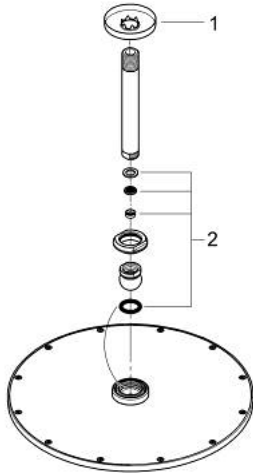

26 067 DC0 RAINSHOWER COSMOPOLITAN 310 HEAD SHOWER SET CEILING 142 MM, 1 SPRAY

PRODUCT DESCRIPTION

- Colour: supersteel
- consisting of:
 - head shower Rainshower Cosmopolitan 310
- material: metal
- spray pattern: Rain
- maximum flow rate (at 3 bar): 8 l/min
- Rainshower shower arm ceiling 142 mm
- GROHE EcoJoy - less water, perfect flow
- GROHE DreamSpray - perfect spray pattern
- GROHE LongLife finish
- GROHE SpeedClean - effortless limescale removal
- suitable for instantaneous heater
- min. recommended pressure 1.0 bar

26 067 DC0 **RAINSHOWER COSMOPOLITAN 310 HEAD SHOWER SET CEILING 142 MM, 1
SPRAY**

SPARE PARTS

- 1: Escutcheon (Spare part-nr. 11741DC0)
- 2: Spare part set (Spare part-nr. 45933000)