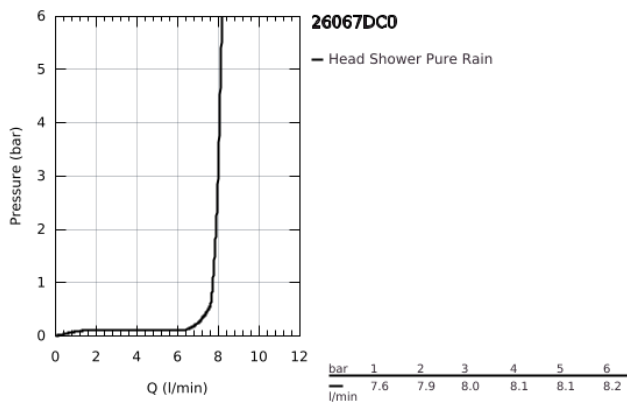

26 067 DC0 RAINSHOWER COSMOPOLITAN 310 HEAD SHOWER SET CEILING 142 MM, 1 SPRAY

PRODUCT DESCRIPTION

- Colour: supersteel
- consisting of:
 - head shower Rainshower Cosmopolitan 310
- material: metal
- spray pattern: Rain
- maximum flow rate (at 3 bar): 8 l/min
- Rainshower shower arm ceiling 142 mm
- GROHE EcoJoy - less water, perfect flow
- GROHE DreamSpray - perfect spray pattern
- GROHE LongLife finish
- GROHE SpeedClean - effortless limescale removal
- suitable for instantaneous heater
- min. recommended pressure 1.0 bar

26 067 DC0 **RAINSHOWER COSMOPOLITAN 310 HEAD SHOWER SET CEILING 142 MM, 1
SPRAY**

SPARE PARTS

- 1: Escutcheon (Spare part-nr. 11741DC0)
- 2: Spare part set (Spare part-nr. 45933000)