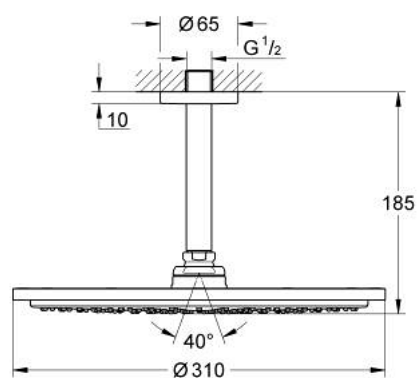

26 067 DC0 RAINSHOWER COSMOPOLITAN 310 HEAD SHOWER SET CEILING 142 MM, 1 SPRAY

PRODUCT DESCRIPTION

- Tyc: supersteel
- consisting of:
 - head shower Rainshower Cosmopolitan 310
 - material: metal
 - spray pattern: Rain
- maximum flow rate (at 3 bar): 8 l/min
- Rainshower shower arm ceiling 142 mm
- GROHE EcoJoy - Less water, perfect flow
- GROHE DreamSpray - perfect spray pattern
- GROHE LongLife finish
- GROHE SpeedClean - effortless limescale removal
- suitable for instantaneous heater
- min. recommended pressure 1.0 bar

26 067 DC0 **RAINSHOWER COSMOPOLITAN 310 HEAD SHOWER SET CEILING 142 MM, 1
SPRAY**

SPARE PARTS

- 1: Escutcheon (Spare part-nr. 11741DC0)
- 2: Spare part set (Spare part-nr. 45933000)