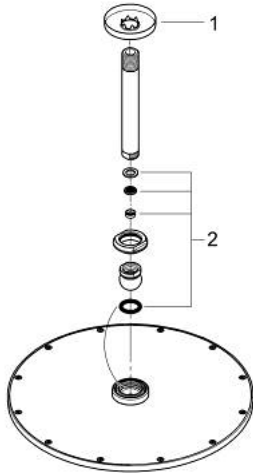

26 067 DC0 RAINSHOWER COSMOPOLITAN 310 HEAD SHOWER SET CEILING 142 MM, 1 SPRAY

PRODUCT DESCRIPTION

- Tyc: supersteel
- consisting of:
 - head shower Rainshower Cosmopolitan 310
 - material: metal
 - spray pattern: Rain
 - maximum flow rate (at 3 bar): 8 l/min
 - Rainshower shower arm ceiling 142 mm
 - GROHE DreamSpray - perfect spray pattern
 - GROHE LongLife finish
 - GROHE SpeedClean - effortless limescale removal
 - suitable for instantaneous heater
 - min. recommended pressure 1.0 bar

26 067 DC0 **RAINSHOWER COSMOPOLITAN 310 HEAD SHOWER SET CEILING 142 MM, 1
SPRAY**

SPARE PARTS

- 1: Escutcheon (Spare part-nr. 11741DC0)
- 2: Spare part set (Spare part-nr. 45933000)