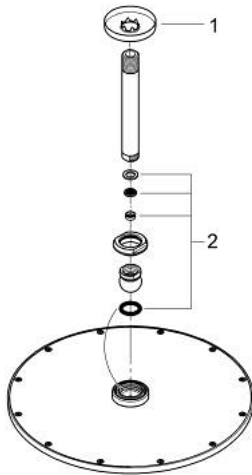

26 067 DC0 RAINSHOWER COSMOPOLITAN 310 HEAD SHOWER SET CEILING 142 MM, 1 SPRAY

PRODUCT DESCRIPTION

- Tyc: supersteel
- consisting of:
 - head shower Rainshower Cosmopolitan 310
 - material: metal
 - spray pattern: Rain
- maximum flow rate (at 3 bar): 8 l/min
- Rainshower shower arm ceiling 142 mm
- GROHE EcoJoy - Less water, perfect flow
- GROHE DreamSpray - perfect spray pattern
- GROHE LongLife finish
- GROHE SpeedClean - effortless limescale removal
- suitable for instantaneous heater
- min. recommended pressure 1.0 bar

26 067 DC0 **RAINSHOWER COSMOPOLITAN 310 HEAD SHOWER SET CEILING 142 MM, 1
SPRAY**

SPARE PARTS

- 1: Escutcheon (Spare part-nr. 11741DC0)
- 2: Spare part set (Spare part-nr. 45933000)