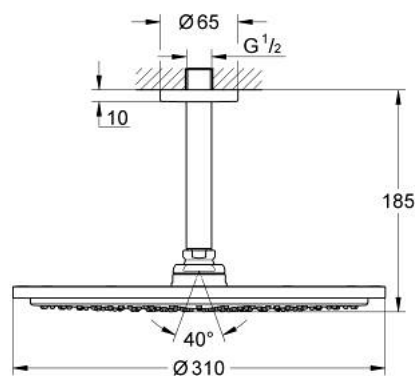

26 067 DC0 RAINSHOWER COSMOPOLITAN 310 HEAD SHOWER SET CEILING 142 MM, 1 SPRAY

PRODUCT DESCRIPTION

- Tyc: supersteel
- consisting of:
 - head shower Rainshower Cosmopolitan 310
 - material: metal
 - spray pattern: Rain
 - maximum flow rate (at 3 bar): 8 l/min
 - Rainshower shower arm ceiling 142 mm
 - GROHE DreamSpray - perfect spray pattern
 - GROHE LongLife finish
 - GROHE SpeedClean - effortless limescale removal
 - suitable for instantaneous heater
 - min. recommended pressure 1.0 bar

26 067 DC0 **RAINSHOWER COSMOPOLITAN 310 HEAD SHOWER SET CEILING 142 MM, 1
SPRAY**

SPARE PARTS

- 1: Escutcheon (Spare part-nr. 11741DC0)
- 2: Spare part set (Spare part-nr. 45933000)