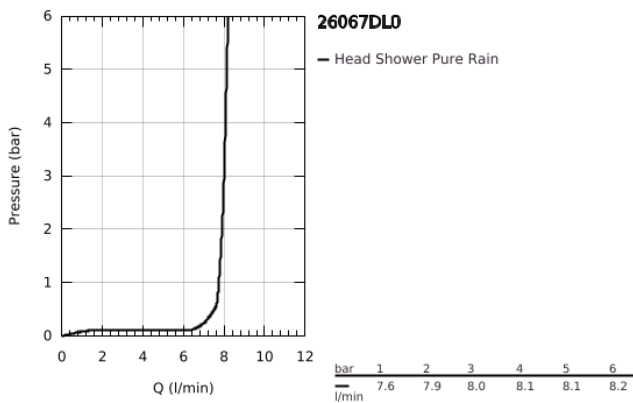

## 26 067 DL0 RAINSHOWER COSMOPOLITAN 310 HEAD SHOWER SET CEILING 142 MM, 1 SPRAY

### PRODUCT DESCRIPTION

- Colour: brushed warm sunset
- consisting of:
  - head shower Rainshower Cosmopolitan 310
  - material: metal
  - spray pattern: Rain
- maximum flow rate (at 3 bar): 8 l/min
- Rainshower shower arm ceiling 142 mm
- GROHE EcoJoy - less water, perfect flow
- GROHE DreamSpray - perfect spray pattern
- GROHE LongLife finish
- GROHE SpeedClean - effortless limescale removal
- suitable for instantaneous heater
- min. recommended pressure 1.0 bar

26 067 DL0 **RAINSHOWER COSMOPOLITAN 310 HEAD SHOWER SET CEILING 142 MM, 1  
SPRAY**

**SPARE PARTS**

1: escutcheon (Spare part-nr. 11741DL0)

2: Spare part set (Spare part-nr. 45933000)