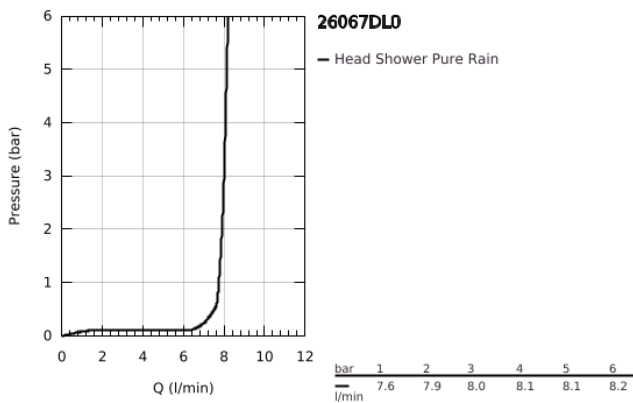

26 067 DL0 RAINSHOWER COSMOPOLITAN 310 HEAD SHOWER SET CEILING 142 MM, 1 SPRAY

PRODUCT DESCRIPTION

- Colour: brushed warm sunset
- consisting of:
 - head shower Rainshower Cosmopolitan 310
 - material: metal
 - spray pattern: Rain
- maximum flow rate (at 3 bar): 8 l/min
- Rainshower shower arm ceiling 142 mm
- GROHE DreamSpray - perfect spray pattern
- GROHE LongLife finish
- GROHE SpeedClean - effortless limescale removal
- suitable for instantaneous heater
- min. recommended pressure 1.0 bar

26 067 DL0 **RAINSHOWER COSMOPOLITAN 310 HEAD SHOWER SET CEILING 142 MM, 1
SPRAY**

SPARE PARTS

1: escutcheon (Spare part-nr. 11741DL0)

2: Spare part set (Spare part-nr. 45933000)