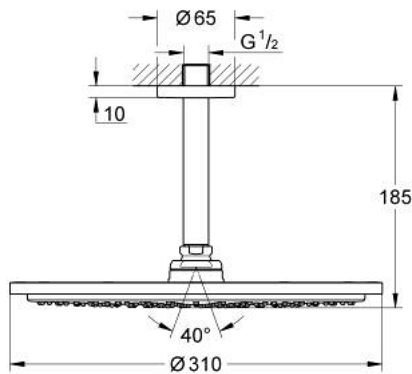

## 26 067 DL0 RAINSHOWER COSMOPOLITAN 310 HEAD SHOWER SET CEILING 142 MM, 1 SPRAY

### PRODUCT DESCRIPTION

- Colour: brushed warm sunset
- consisting of:
  - head shower Rainshower Cosmopolitan 310
  - material: metal
  - spray pattern: Rain
- maximum flow rate (at 3 bar): 8 l/min
- Rainshower shower arm ceiling 142 mm
- GROHE EcoJoy - less water, perfect flow
- GROHE DreamSpray - perfect spray pattern
- GROHE LongLife finish
- GROHE SpeedClean - effortless limescale removal
- suitable for instantaneous heater
- min. recommended pressure 1.0 bar

26 067 DL0 **RAINSHOWER COSMOPOLITAN 310 HEAD SHOWER SET CEILING 142 MM, 1  
SPRAY**

**SPARE PARTS**

1: escutcheon (Spare part-nr. 11741DL0)

2: Spare part set (Spare part-nr. 45933000)