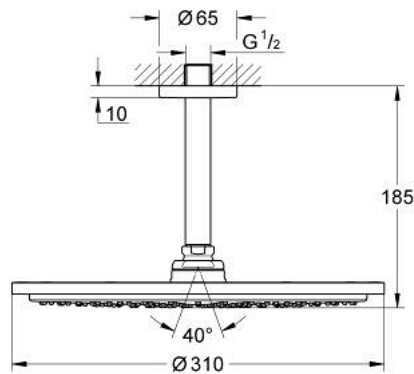

26 067 DL0 RAINSHOWER COSMOPOLITAN 310 HEAD SHOWER SET CEILING 142 MM, 1 SPRAY

PRODUCT DESCRIPTION

- Colour: brushed warm sunset
- consisting of:
 - head shower Rainshower Cosmopolitan 310
 - material: metal
 - spray pattern: Rain
- maximum flow rate (at 3 bar): 8 l/min
- Rainshower shower arm ceiling 142 mm
- GROHE DreamSpray - perfect spray pattern
- GROHE LongLife finish
- GROHE SpeedClean - effortless limescale removal
- suitable for instantaneous heater
- min. recommended pressure 1.0 bar

26 067 DL0 **RAINSHOWER COSMOPOLITAN 310 HEAD SHOWER SET CEILING 142 MM, 1
SPRAY**

SPARE PARTS

1: escutcheon (Spare part-nr. 11741DL0)

2: Spare part set (Spare part-nr. 45933000)