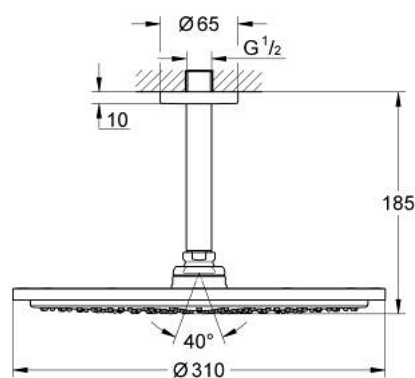

## 26 067 DL0 RAINSHOWER COSMOPOLITAN 310 HEAD SHOWER SET CEILING 142 MM, 1 SPRAY

### PRODUCT DESCRIPTION

- Tyc: brushed warm sunset
- consisting of:
  - head shower Rainshower Cosmopolitan 310
  - material: metal
  - spray pattern: Rain
  - maximum flow rate (at 3 bar): 8 l/min
  - Rainshower shower arm ceiling 142 mm
  - GROHE EcoJoy - Less water, perfect flow
  - GROHE DreamSpray - perfect spray pattern
  - GROHE LongLife finish
  - GROHE SpeedClean - effortless limescale removal
  - suitable for instantaneous heater
  - min. recommended pressure 1.0 bar

26 067 DL0 **RAINSHOWER COSMOPOLITAN 310 HEAD SHOWER SET CEILING 142 MM, 1  
SPRAY**

**SPARE PARTS**

- 1: escutcheon (Spare part-nr. 11741DL0)
- 2: Spare part set (Spare part-nr. 45933000)