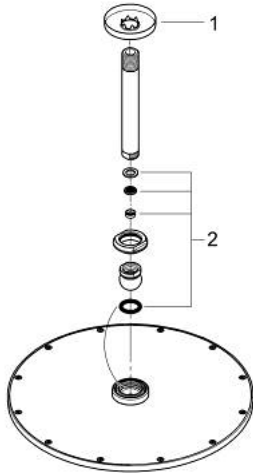

## 26 067 DL0 RAINSHOWER COSMOPOLITAN 310 HEAD SHOWER SET CEILING 142 MM, 1 SPRAY

### PRODUCT DESCRIPTION

- Tyc: brushed warm sunset
- consisting of:
  - head shower Rainshower Cosmopolitan 310
  - material: metal
  - spray pattern: Rain
  - maximum flow rate (at 3 bar): 8 l/min
  - Rainshower shower arm ceiling 142 mm
  - GROHE EcoJoy - Less water, perfect flow
  - GROHE DreamSpray - perfect spray pattern
  - GROHE LongLife finish
  - GROHE SpeedClean - effortless limescale removal
  - suitable for instantaneous heater
  - min. recommended pressure 1.0 bar

26 067 DL0 **RAINSHOWER COSMOPOLITAN 310 HEAD SHOWER SET CEILING 142 MM, 1  
SPRAY**

**SPARE PARTS**

- 1: escutcheon (Spare part-nr. 11741DL0)
- 2: Spare part set (Spare part-nr. 45933000)