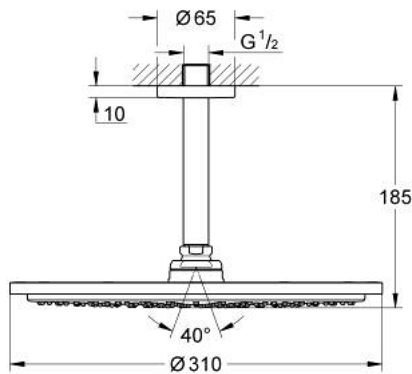

26 067 EN0 RAINSHOWER COSMOPOLITAN 310 HEAD SHOWER SET CEILING 142 MM, 1 SPRAY

PRODUCT DESCRIPTION

- Colour: brushed nickel
- consisting of:
 - head shower Rainshower Cosmopolitan 310
- material: metal
- 1 spray pattern: Rain
- maximum flow rate (at 3 bar): 8 l/min
- Rainshower shower arm ceiling 142 mm
- GROHE EcoJoy - less water, perfect flow
- GROHE DreamSpray - perfect spray pattern
- GROHE LongLife finish
- GROHE SpeedClean - effortless limescale removal
- suitable for instantaneous heater
- min. recommended pressure 1.0 bar

26 067 EN0 **RAINSHOWER COSMOPOLITAN 310 HEAD SHOWER SET CEILING 142 MM, 1
SPRAY**

SPARE PARTS

- 1: Escutcheon (Spare part-nr. 11741EN0)
- 2: Spare part set (Spare part-nr. 45933000)