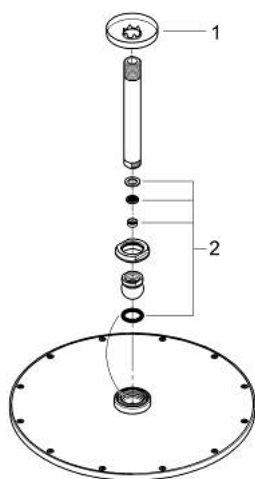

26 067 EN0 RAINSHOWER COSMOPOLITAN 310 HEAD SHOWER SET CEILING 142 MM, 1 SPRAY

PRODUCT DESCRIPTION

- Colour: brushed nickel
- consisting of:
 - head shower Rainshower Cosmopolitan 310
- material: metal
- 1 spray pattern: Rain
- maximum flow rate (at 3 bar): 8 l/min
- Rainshower shower arm ceiling 142 mm
- GROHE EcoJoy - less water, perfect flow
- GROHE DreamSpray - perfect spray pattern
- GROHE LongLife finish
- GROHE SpeedClean - effortless limescale removal
- suitable for instantaneous heater
- min. recommended pressure 1.0 bar

26 067 EN0 **RAINSHOWER COSMOPOLITAN 310 HEAD SHOWER SET CEILING 142 MM, 1
SPRAY**

SPARE PARTS

- 1: Escutcheon (Spare part-nr. 11741EN0)
- 2: Spare part set (Spare part-nr. 45933000)