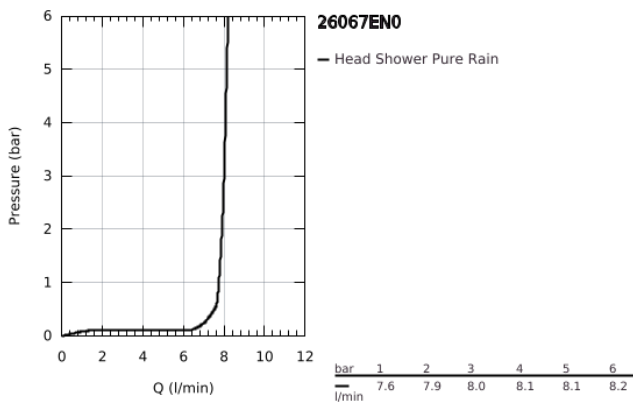

26 067 EN0 RAINSHOWER COSMOPOLITAN 310 HEAD SHOWER SET CEILING 142 MM, 1 SPRAY

PRODUCT DESCRIPTION

- Colour: brushed nickel
- consisting of:
 - head shower Rainshower Cosmopolitan 310
- material: metal
- 1 spray pattern: Rain
- maximum flow rate (at 3 bar): 8 l/min
- Rainshower shower arm ceiling 142 mm
- GROHE EcoJoy - less water, perfect flow
- GROHE DreamSpray - perfect spray pattern
- GROHE LongLife finish
- GROHE SpeedClean - effortless limescale removal
- suitable for instantaneous heater
- min. recommended pressure 1.0 bar

26 067 EN0 **RAINSHOWER COSMOPOLITAN 310 HEAD SHOWER SET CEILING 142 MM, 1
SPRAY**

SPARE PARTS

- 1: Escutcheon (Spare part-nr. 11741EN0)
- 2: Spare part set (Spare part-nr. 45933000)