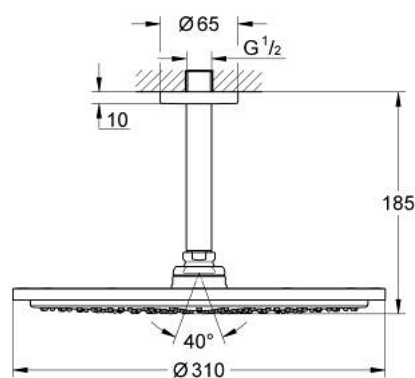

26 067 EN0 RAINSHOWER COSMOPOLITAN 310 HEAD SHOWER SET CEILING 142 MM, 1 SPRAY

PRODUCT DESCRIPTION

- Tyc: brushed nickel
- consisting of:
 - head shower Rainshower Cosmopolitan 310
 - material: metal
 -
- maximum flow rate (at 3 bar): 8 l/min
- Rainshower shower arm ceiling 142 mm
- GROHE EcoJoy - Less water, perfect flow
- GROHE DreamSpray - perfect spray pattern
- GROHE LongLife finish
- GROHE SpeedClean - effortless limescale removal
- suitable for instantaneous heater
- min. recommended pressure 1.0 bar