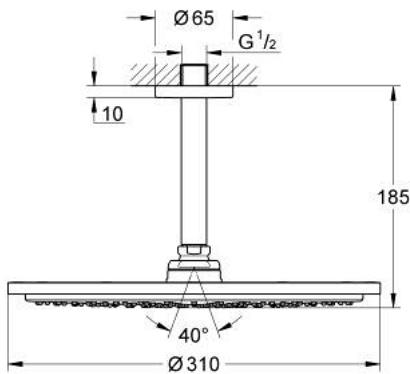

**26 067 GL0 RAINSHOWER COSMOPOLITAN 310 HEAD SHOWER SET CEILING 142 MM, 1 SPRAY**

**PRODUCT DESCRIPTION**

- Colour: cool sunrise
- consisting of:
  - head shower Rainshower Cosmopolitan 310
  - material: metal
  - spray pattern: Rain
- maximum flow rate (at 3 bar): 8 l/min
- Rainshower shower arm ceiling 142 mm
- GROHE EcoJoy - less water, perfect flow
- GROHE DreamSpray - perfect spray pattern
- GROHE LongLife finish
- GROHE SpeedClean - effortless limescale removal
- suitable for instantaneous heater
- min. recommended pressure 1.0 bar

26 067 GL0 RAINSHOWER COSMOPOLITAN 310 HEAD SHOWER SET CEILING 142 MM, 1  
SPRAY

**SPARE PARTS**

- 1: escutcheon (Spare part-nr. 11741GL0)
- 2: Spare part set (Spare part-nr. 45933000)