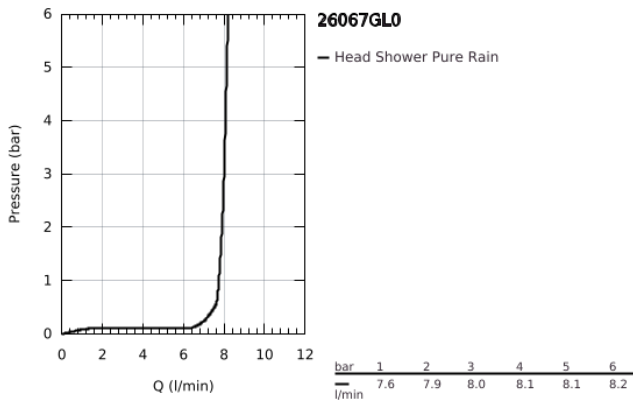

**26 067 GL0 RAINSHOWER COSMOPOLITAN 310 HEAD SHOWER SET CEILING 142 MM, 1 SPRAY**

**PRODUCT DESCRIPTION**

- Colour: cool sunrise
- consisting of:
  - head shower Rainshower Cosmopolitan 310
  - material: metal
  - spray pattern: Rain
- maximum flow rate (at 3 bar): 8 l/min
- Rainshower shower arm ceiling 142 mm
- GROHE EcoJoy - less water, perfect flow
- GROHE DreamSpray - perfect spray pattern
- GROHE LongLife finish
- GROHE SpeedClean - effortless limescale removal
- suitable for instantaneous heater
- min. recommended pressure 1.0 bar

26 067 GL0 RAINSHOWER COSMOPOLITAN 310 HEAD SHOWER SET CEILING 142 MM, 1  
SPRAY

**SPARE PARTS**

- 1: escutcheon (Spare part-nr. 11741GL0)
- 2: Spare part set (Spare part-nr. 45933000)